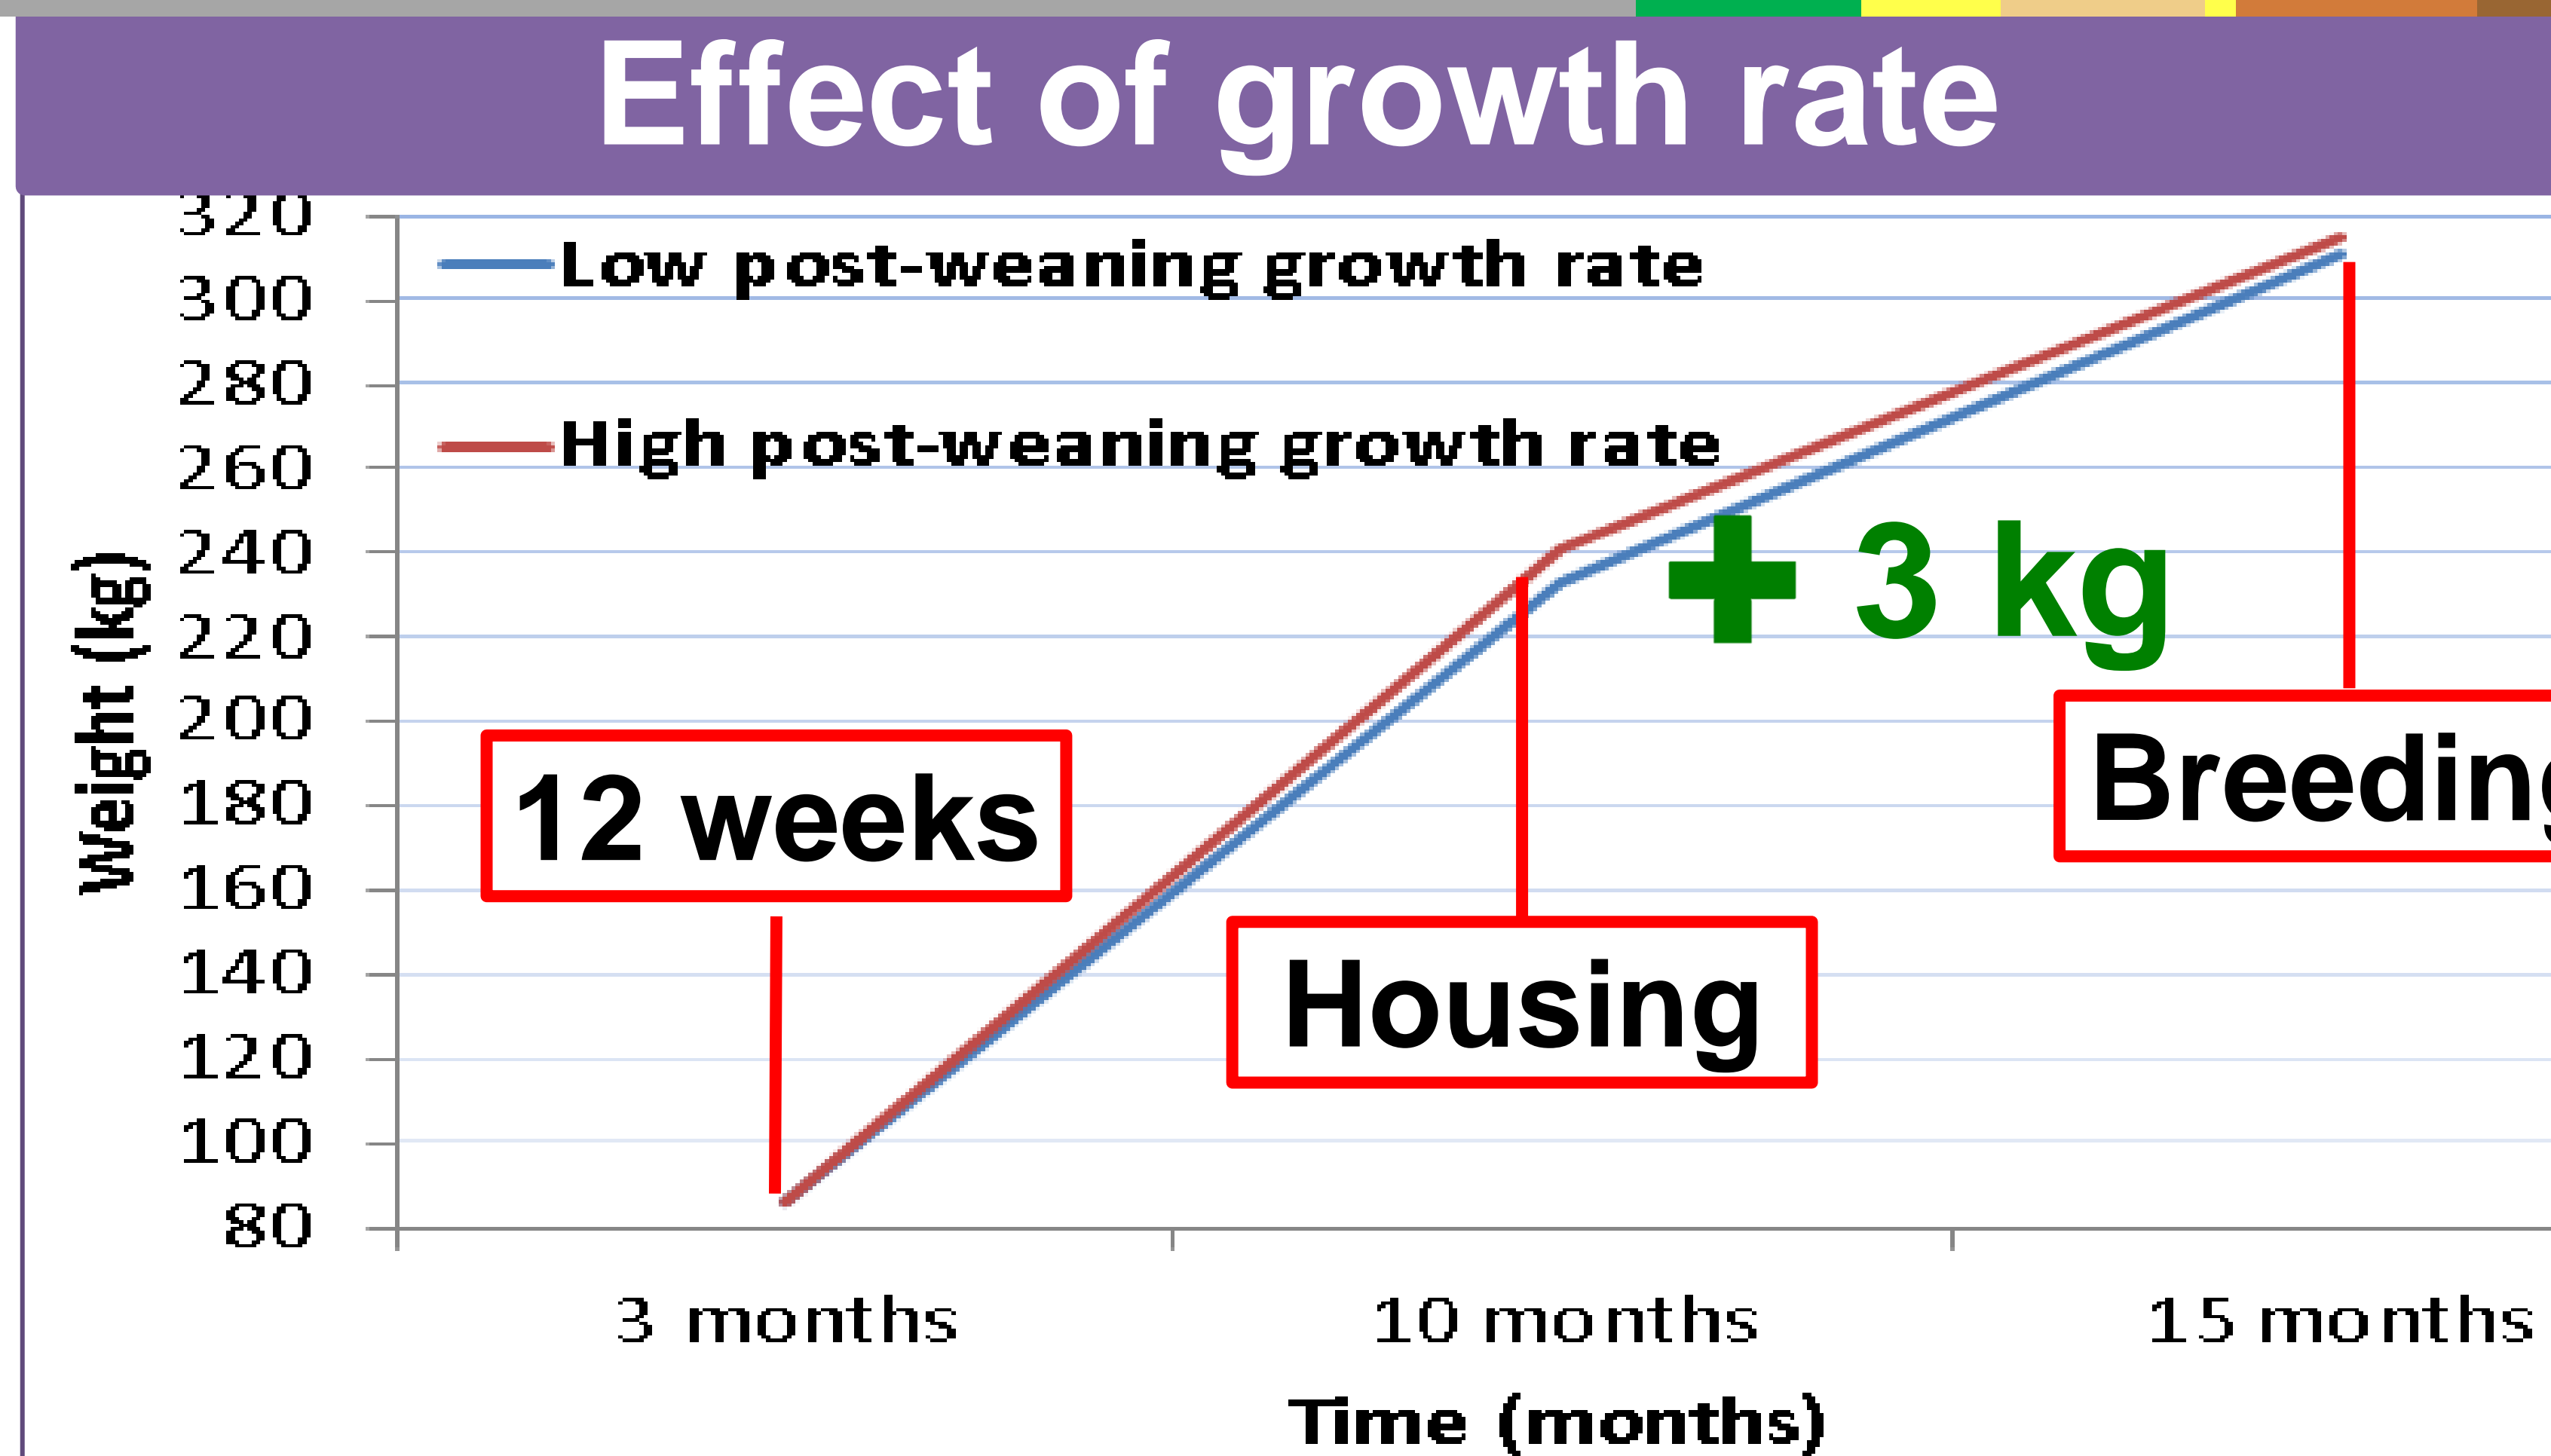

# heifer weight

An Roinn Talmhaíochta,  
Bia agus Mara  
Department of Agriculture,  
Food and the Marine

### Effect of weaning age

	8 week weaned	12 week weaned
Week 8	65 kg	63 kg
Week 12	83 kg	89 kg

**+ 6kg**

### Take home messages

- 12 week weaned calves heavier at 12 weeks →
- +25 kg milk replacer**
- No effect of weaning age on target weight to date