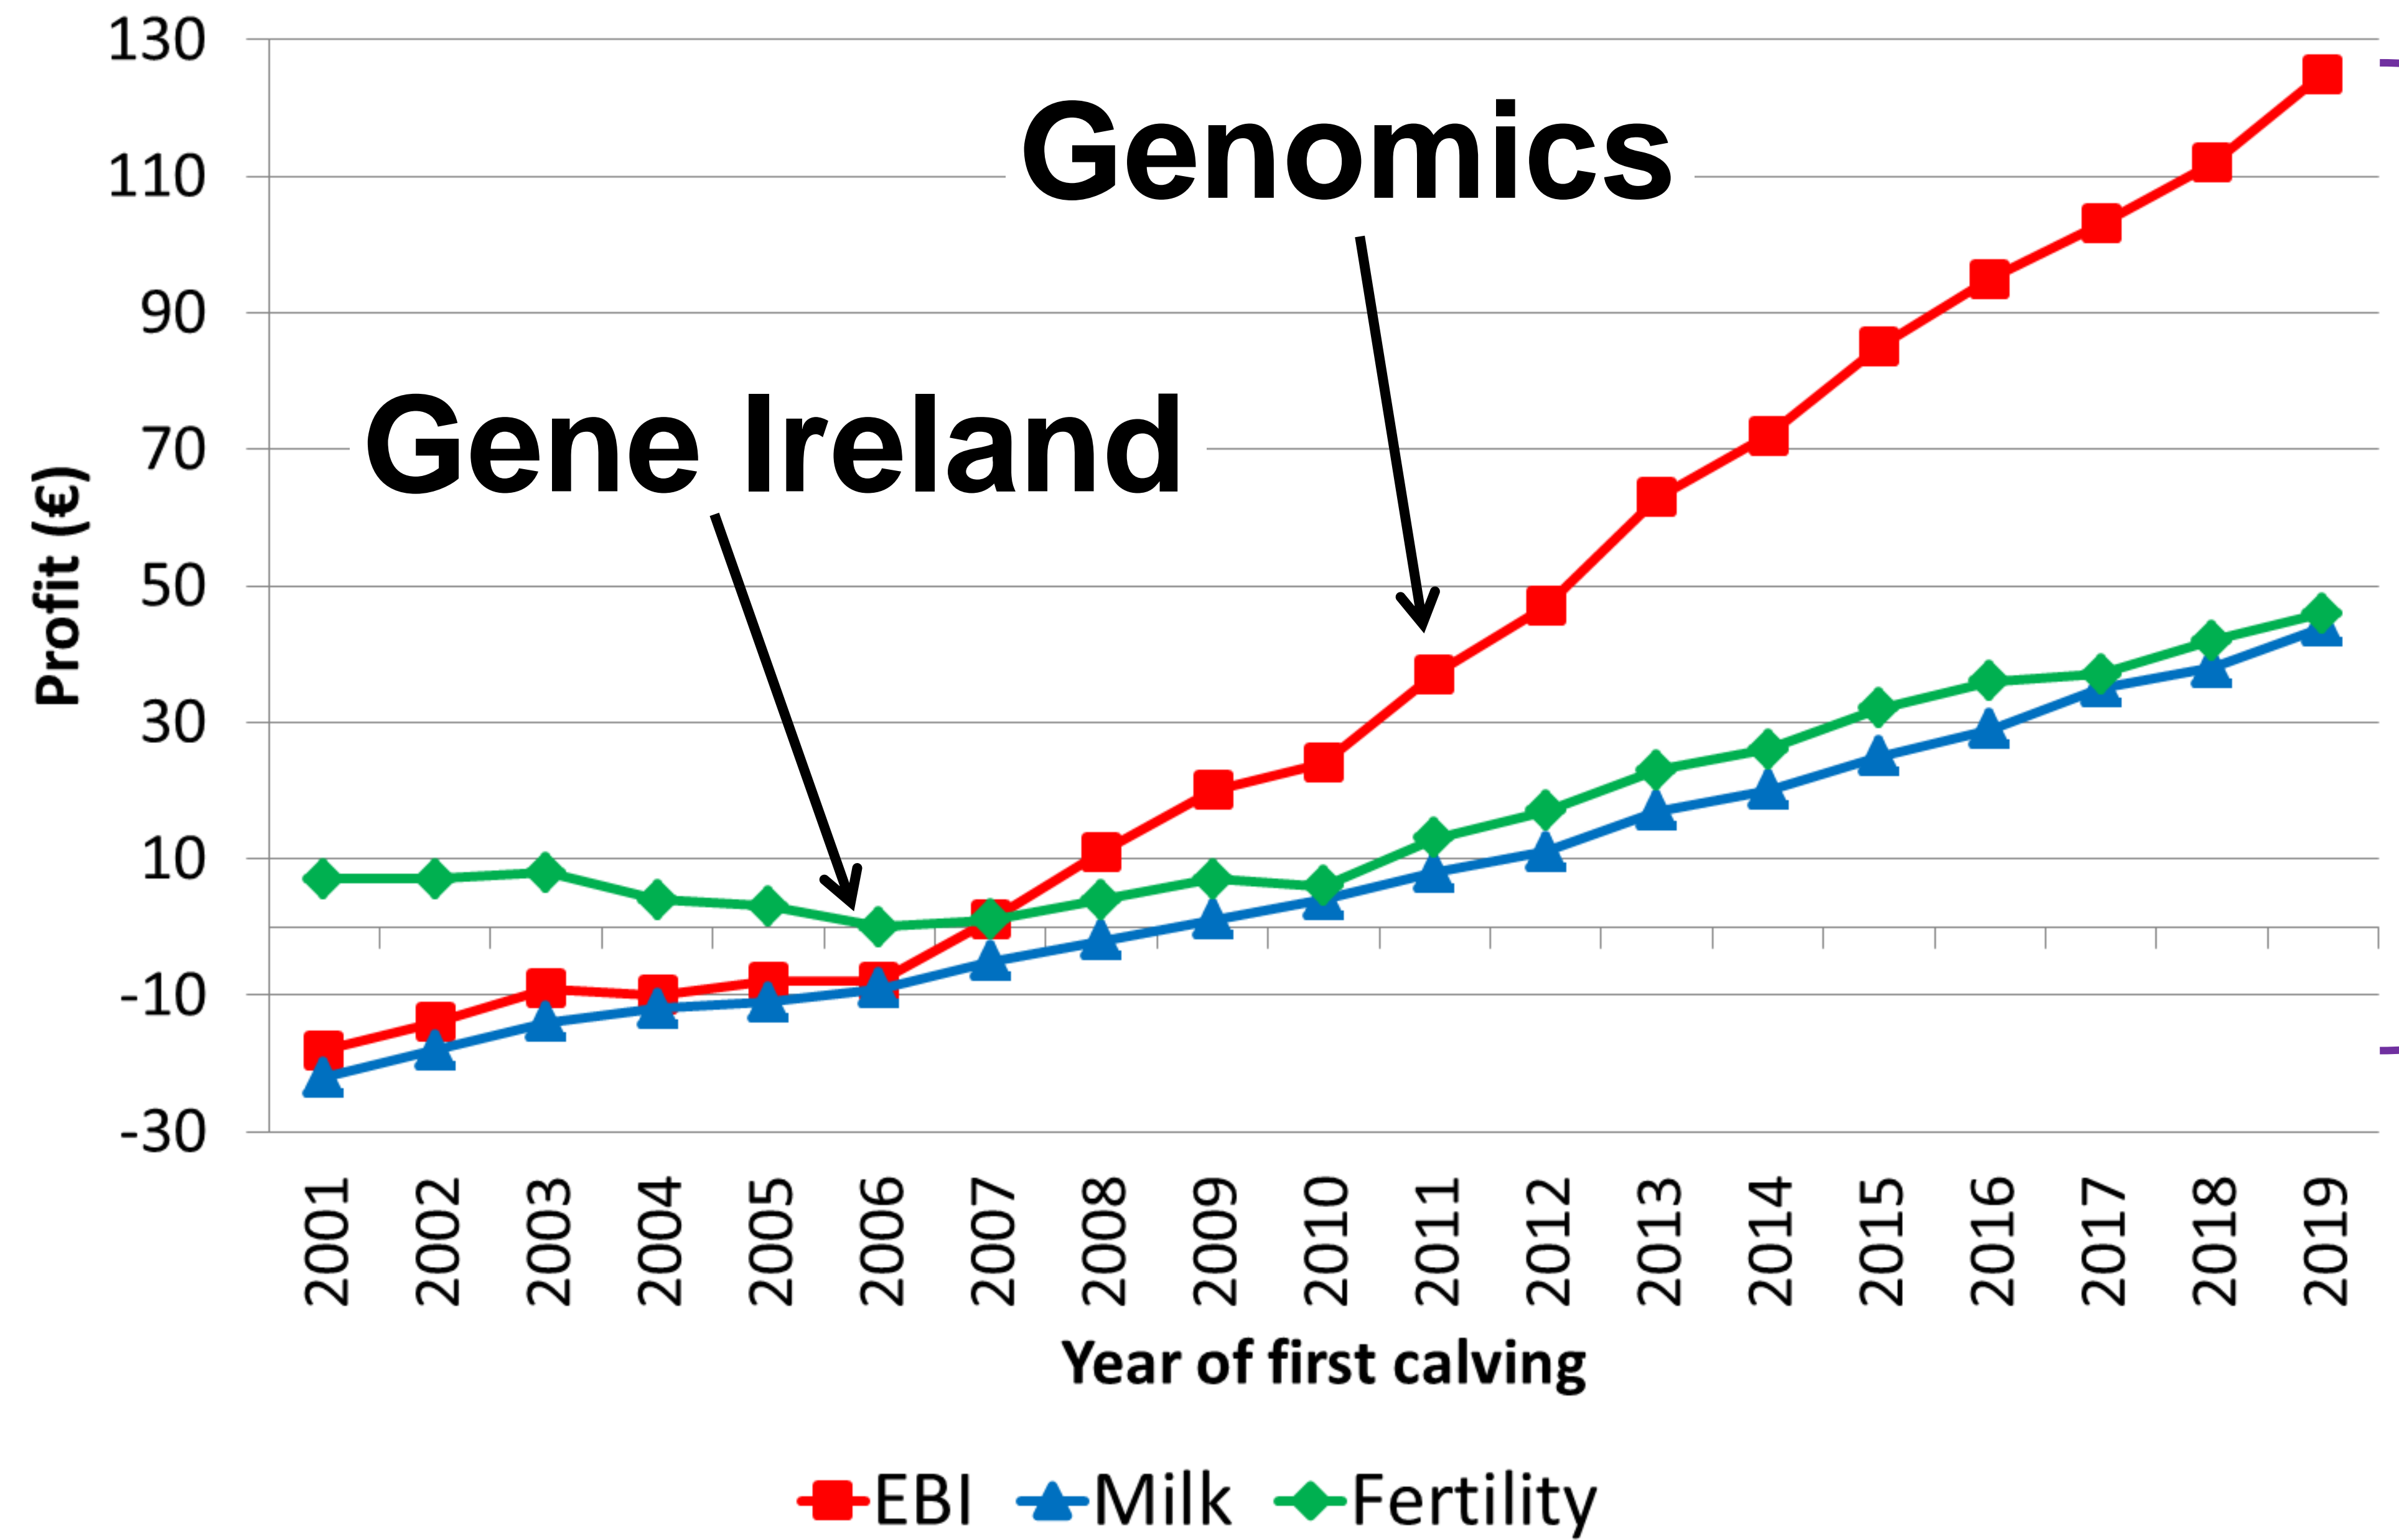

Genetic gain

Fertility target

€143

On the ground performance

- **Genomics is 16-35% more accurate**
- **14% less carbon per kg fat+protein kg**
- **Massive gains yet to be realised!!!**

Geno	EBI	Milk index	Fertility index	Fat + Protein (kg)	6-week in calf	Profit/ ha (€)
Elite	214	61	102	468	73	2,322
NA	110	38	39	434	58	1,709