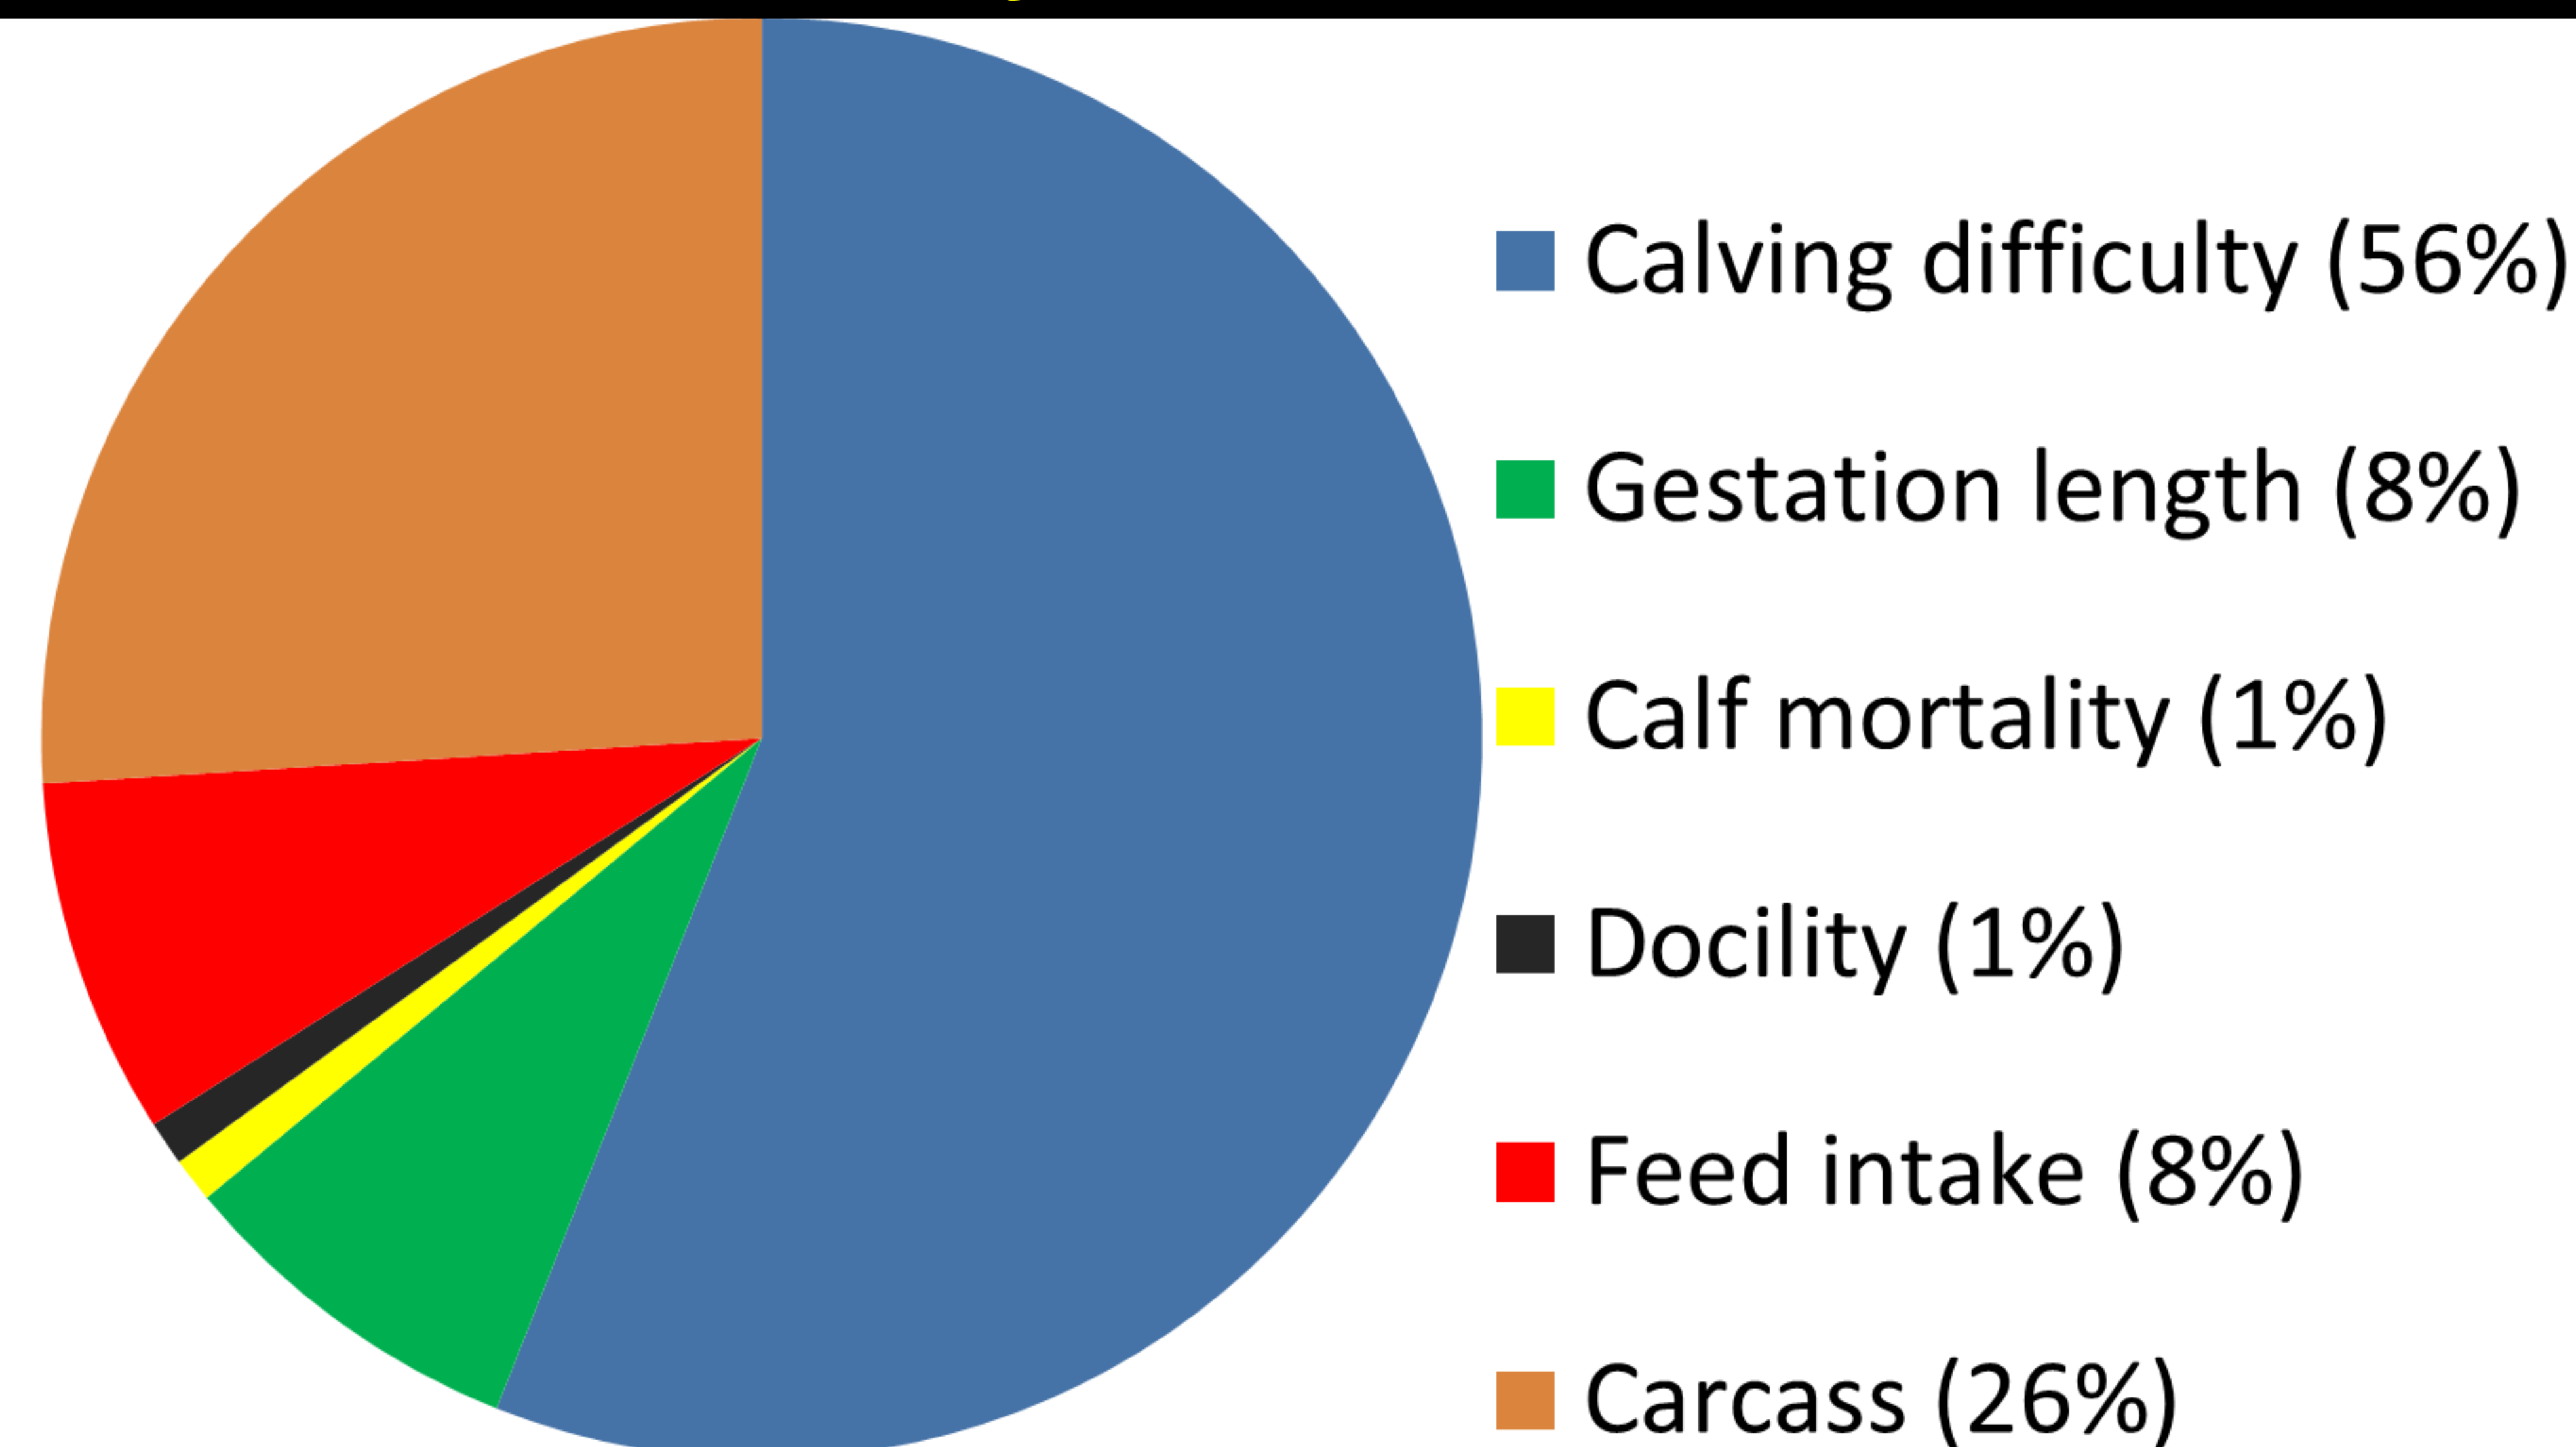

Sexed semen ~50% conception rate

25 heifers

83 Conv straws

56 sexed straws
27 beef straws

25 female dairy
25 male dairy

25 female dairy
3 male dairy
17 beef

Dairy-beef index

Take home messages

- EBI continues to translate to greater sustainable profit
- Dairy-beef is a growing opportunity