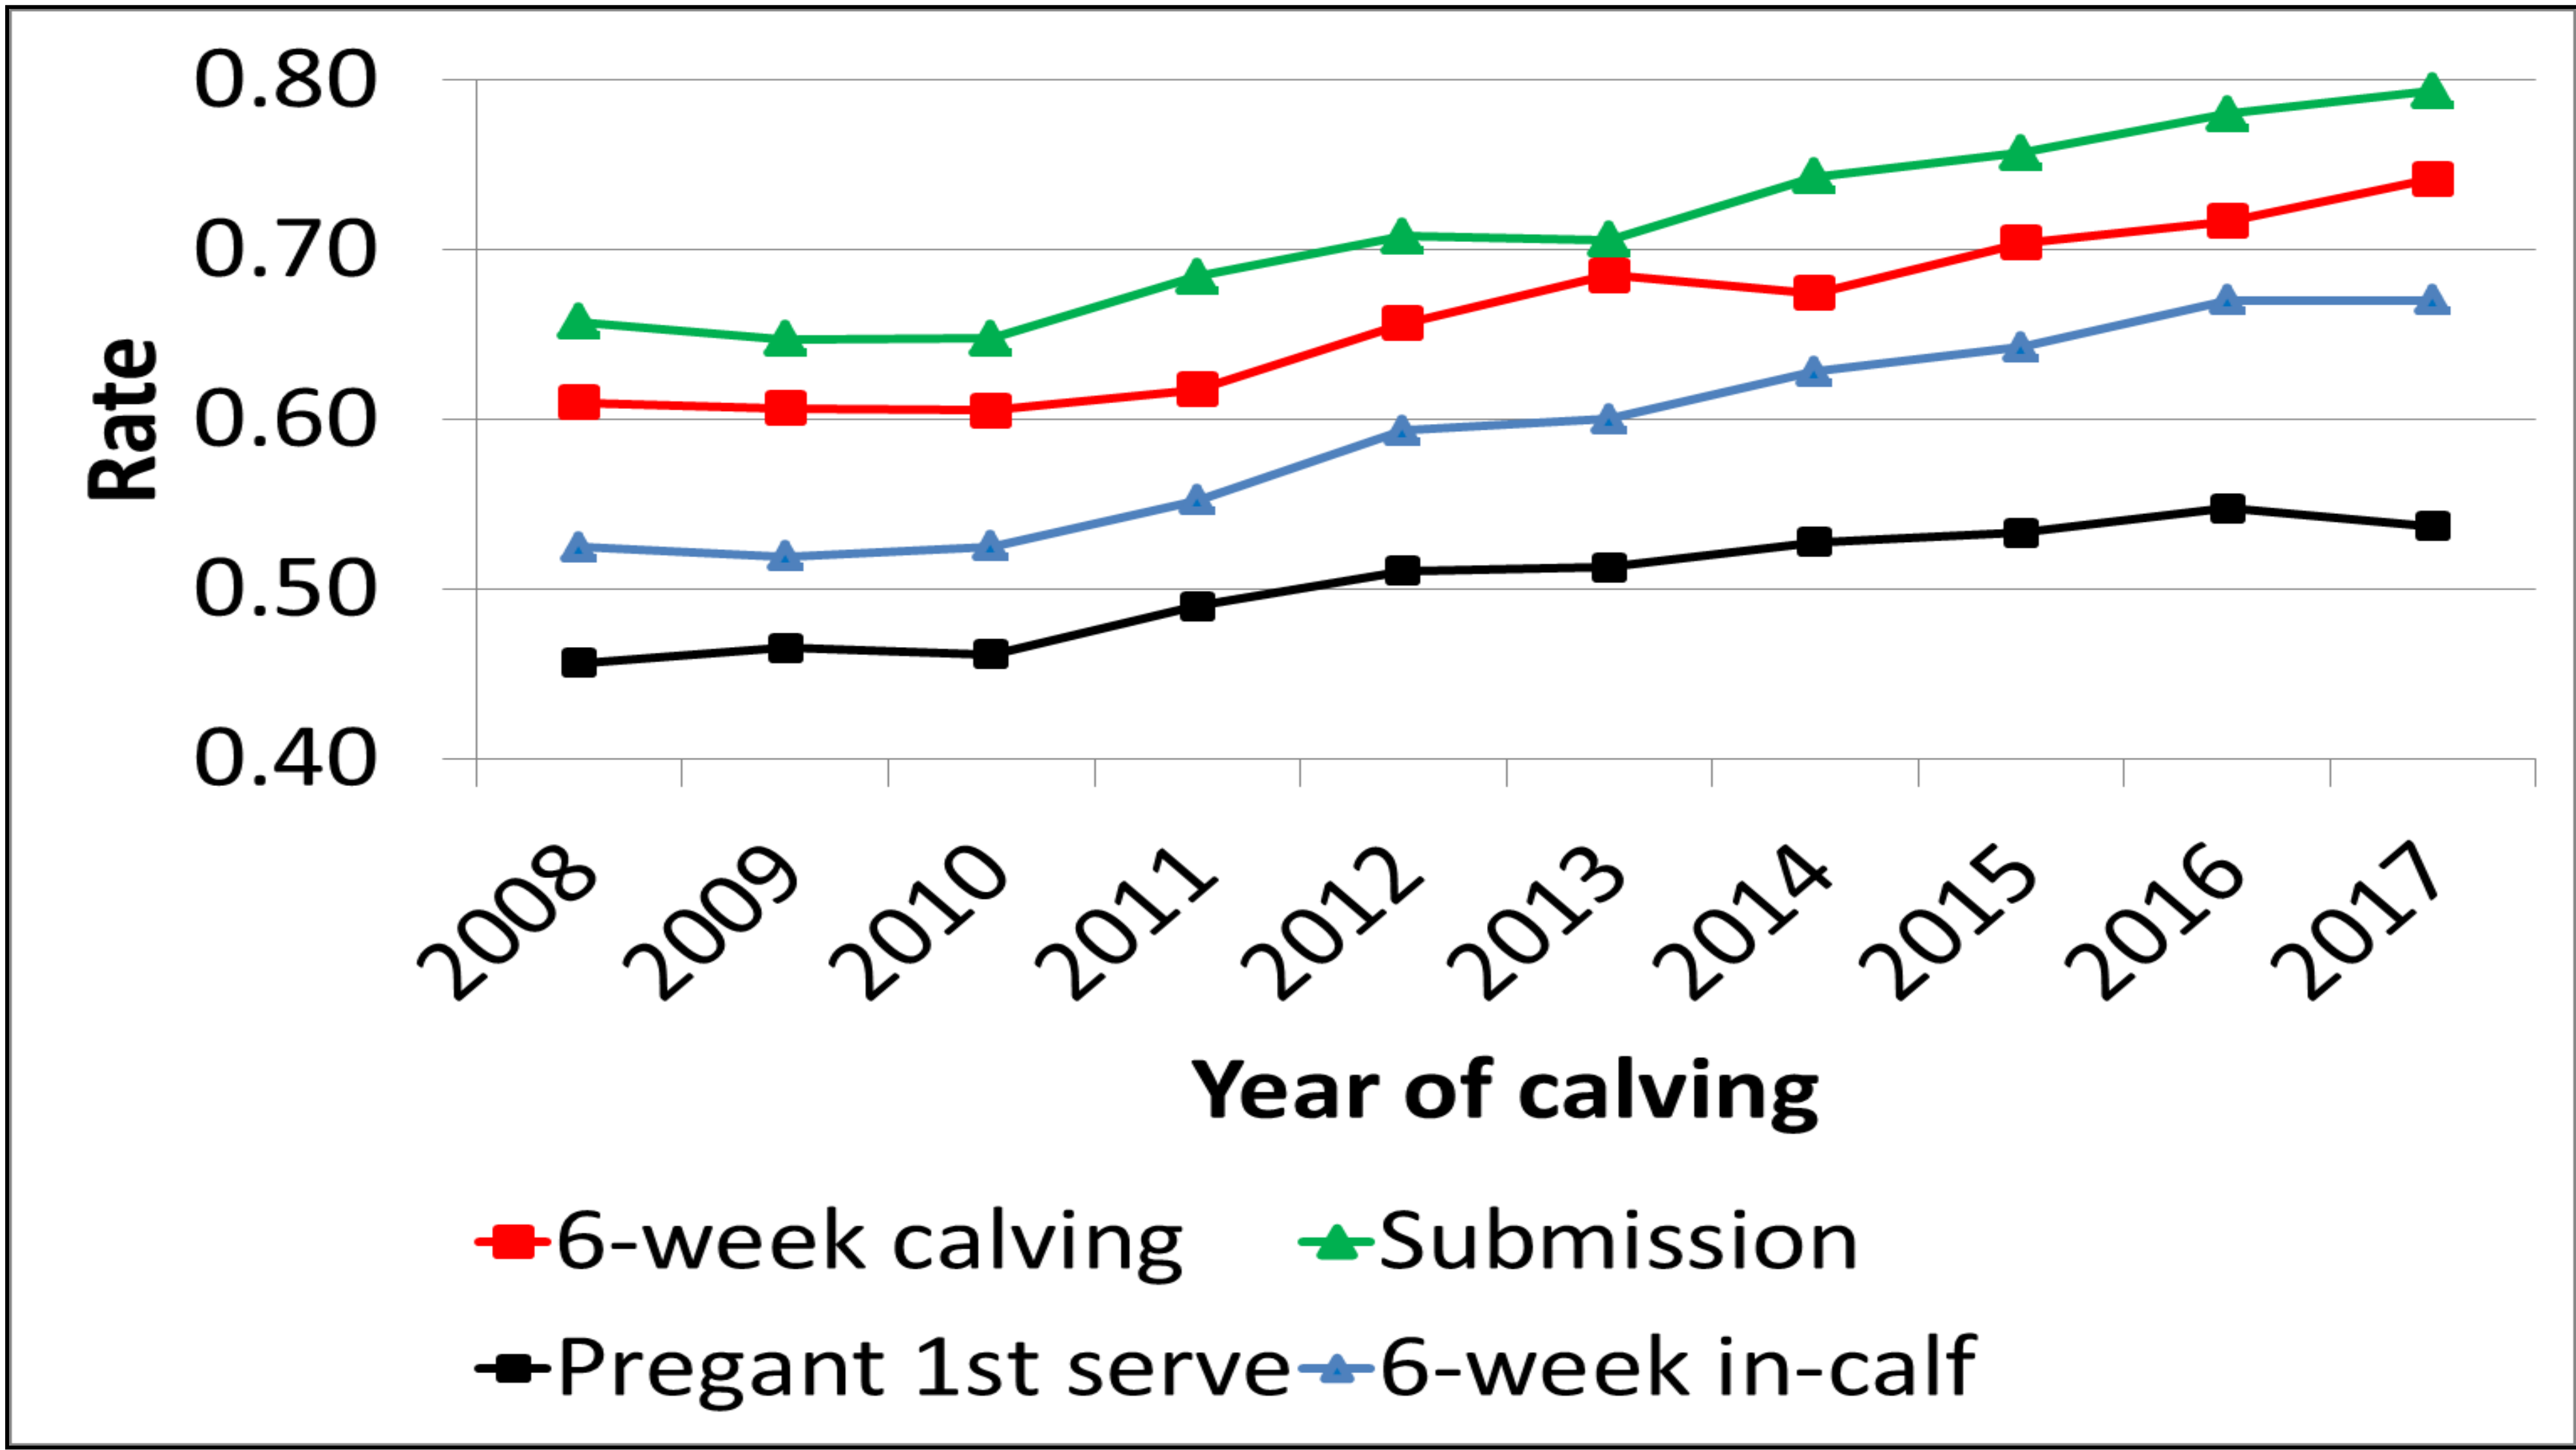

Genetic gain

Fertility target

€143

On the ground performance

- **Genomics is 16-35% more accurate**
- **14% less carbon per kg fat+protein kg**
- **Massive gains yet to be realised!!!**

Geno	EBI	Milk index	Fertility index	Fat + Protein (kg)	6-week in calf	Profit/ ha (€)
Elite	214	61	102	468	73	2,322
NA	110	38	39	434	58	1,709