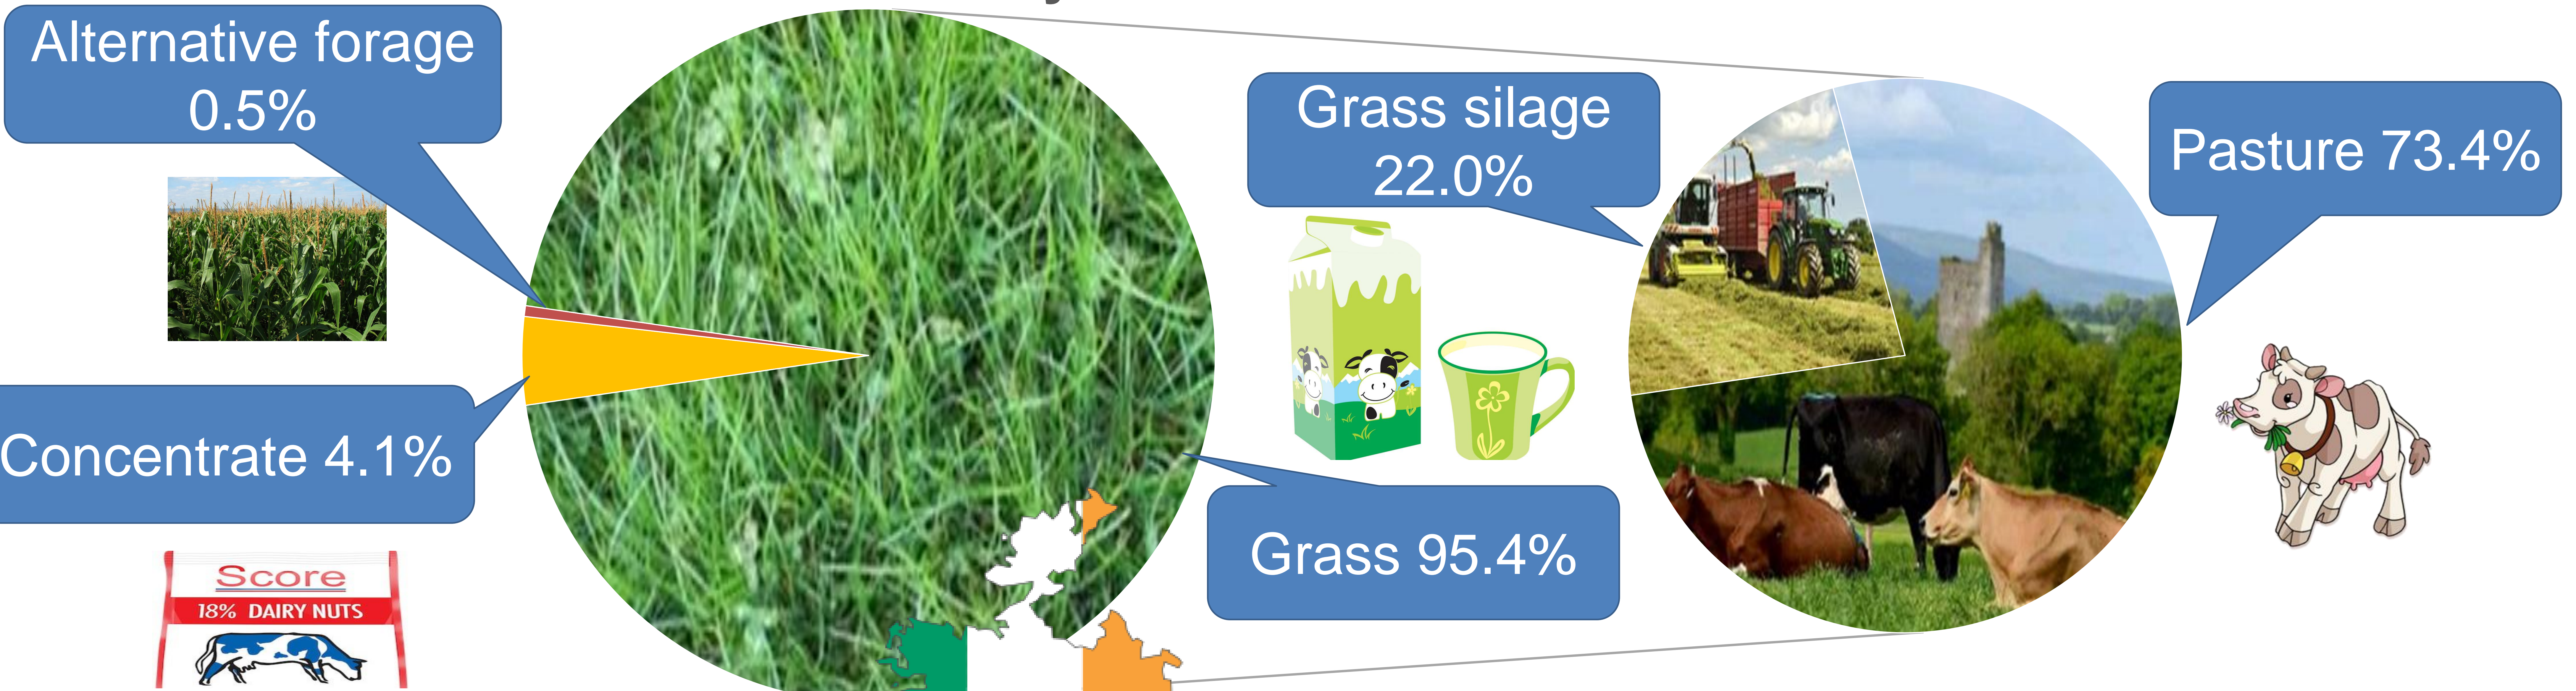

What is grass fed Irish milk?

'Grass fed figure' = % of dairy cow diet from fresh grass

Dairy Cow's Annual diet in 2017

National Farm Survey
- 330 to 350 representative farms

Take home messages

- ☑ Irish milk's grass fed figure is normally 95%
- ☑ Grass fed is exporter's unique selling point