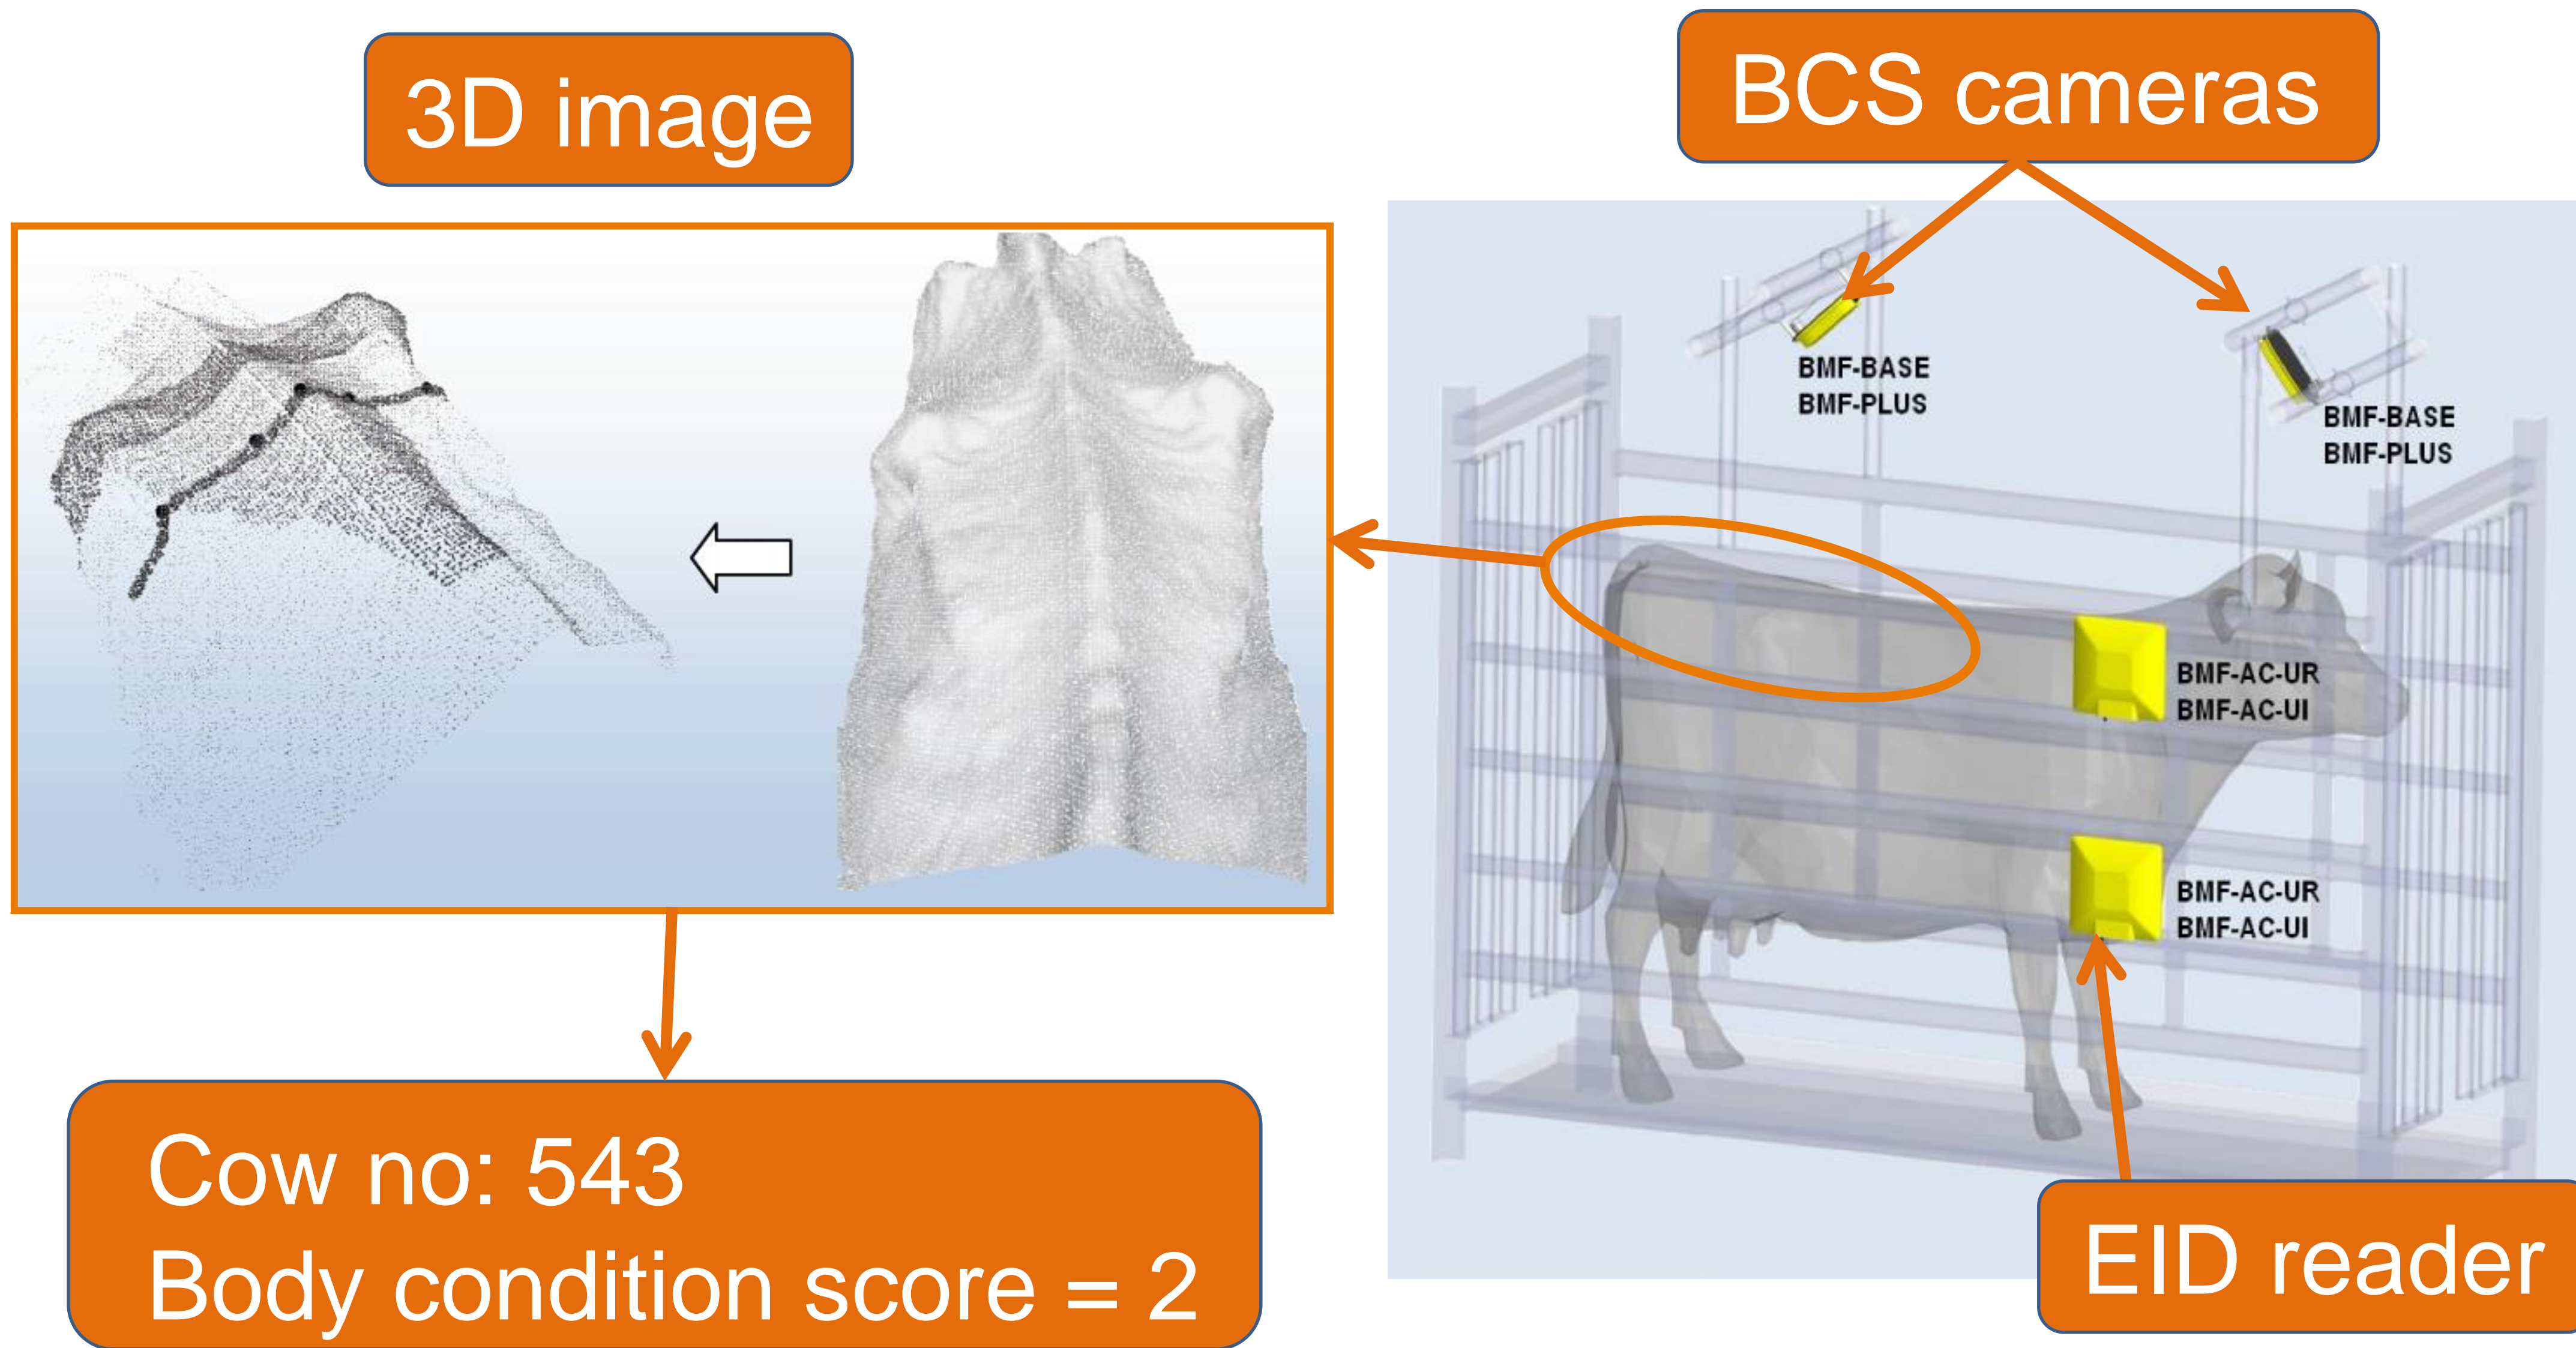

Automated body condition scoring

Correlation between BCS assessors 

Assessors	Correlation
Scorer A & Scorer B	0.69
Auto BCS & Scorer Avg.	0.70

Outdoor cow localisation

- ### Take home messages
- Automated BCS is as accurate as manual BCS
 - Locating cows at pasture is accurate to within 2.78 m