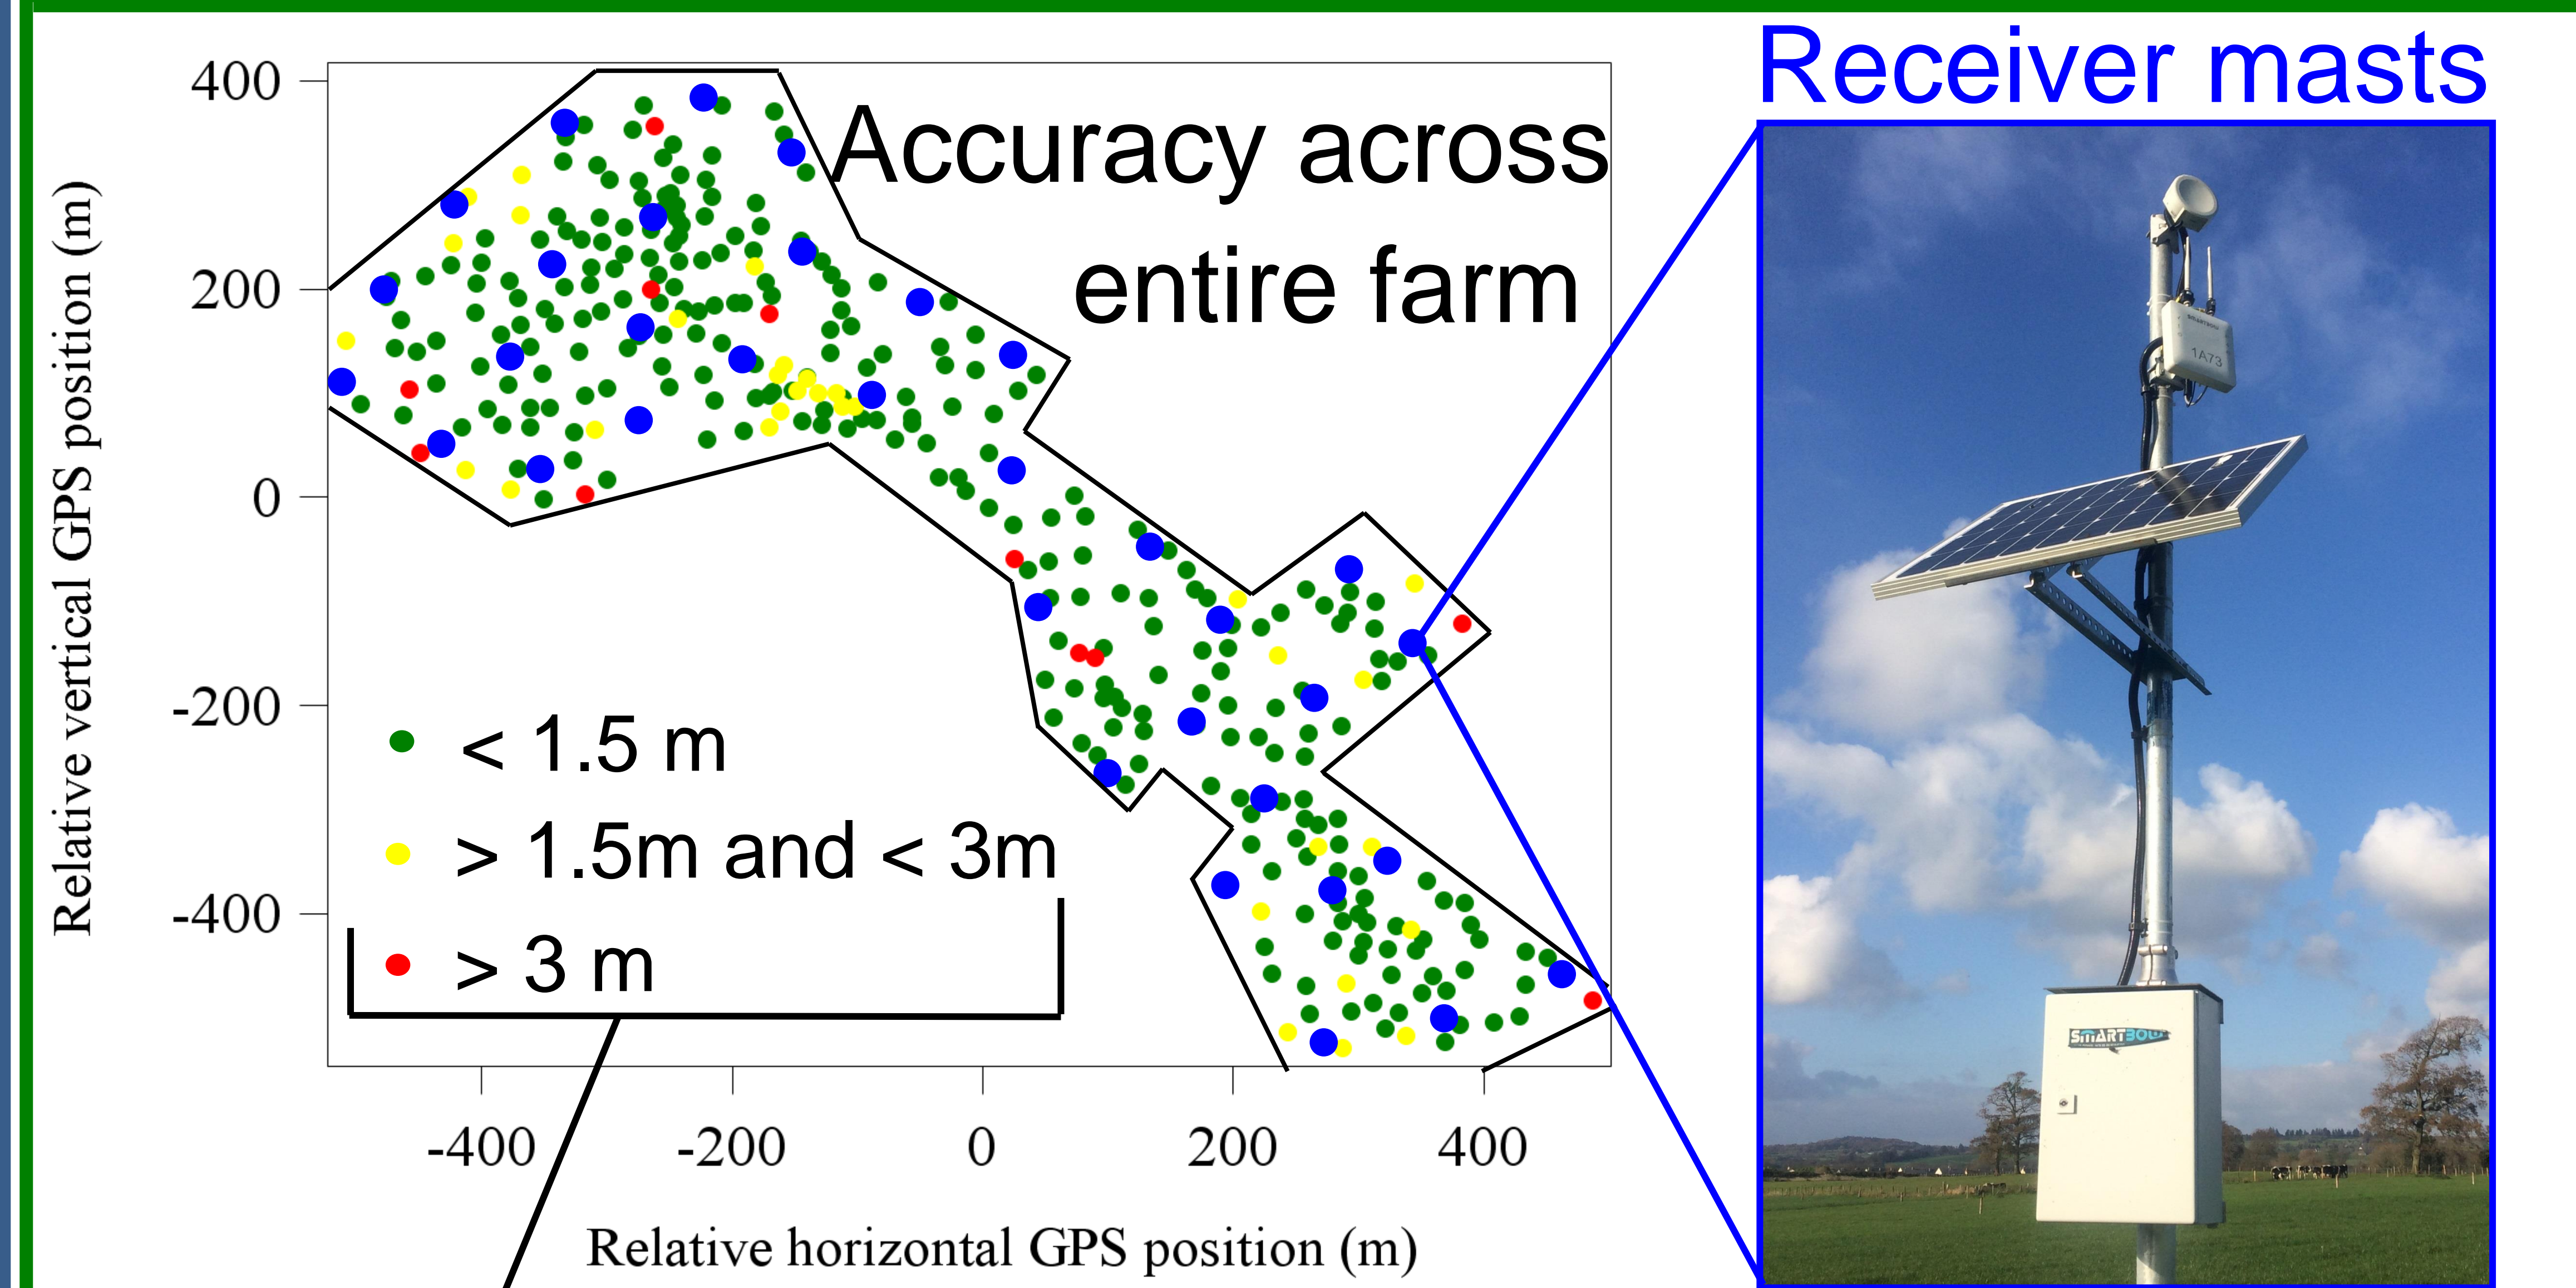

Automated body condition scoring

Correlation between BCS assessors 

Assessors	Correlation
Scorer A & Scorer B	0.69
Auto BCS & Scorer Avg.	0.70

Outdoor cow localisation

- ### Take home messages
- Automated BCS is as accurate as manual BCS
 - Locating cows at pasture is accurate to within 2.78 m