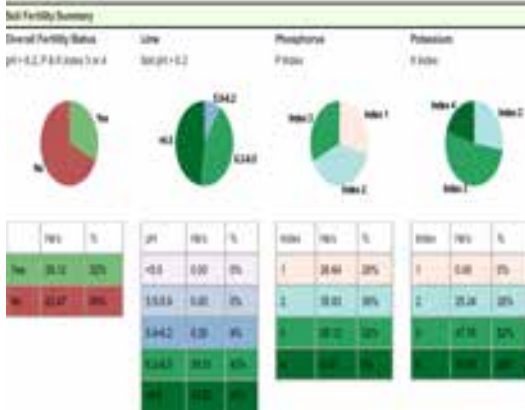

# Farm planning is Key to precision

Costs per ha  
Margin per ha  
Yields per ha  
Fertilizer Records  
Machinery costs per ha.

Costs per tonne  
Fertiliser plan  
Machinery plan

E-profit monitor  
Financial a/c's  
NMP online  
Machinery costs  
calculator  
Soil tests

Machinery costs  
Better Farm Average  
€315/ha  
National Average  
€335/ha

Every €100,000 spent on  
machinery adds  
€20-30/ha  
on machinery costs

Notes: \_\_\_\_\_  
\_\_\_\_\_  
\_\_\_\_\_  
\_\_\_\_\_

## Know your Soil Fertility

- pH and lime requirement
- Soil P
- Soil K
- Overall Fertility

## NMP Online Fertiliser Plan Combining

- Teagasc Recommendations
- Nutrient advice maps
- Nitrates Limits