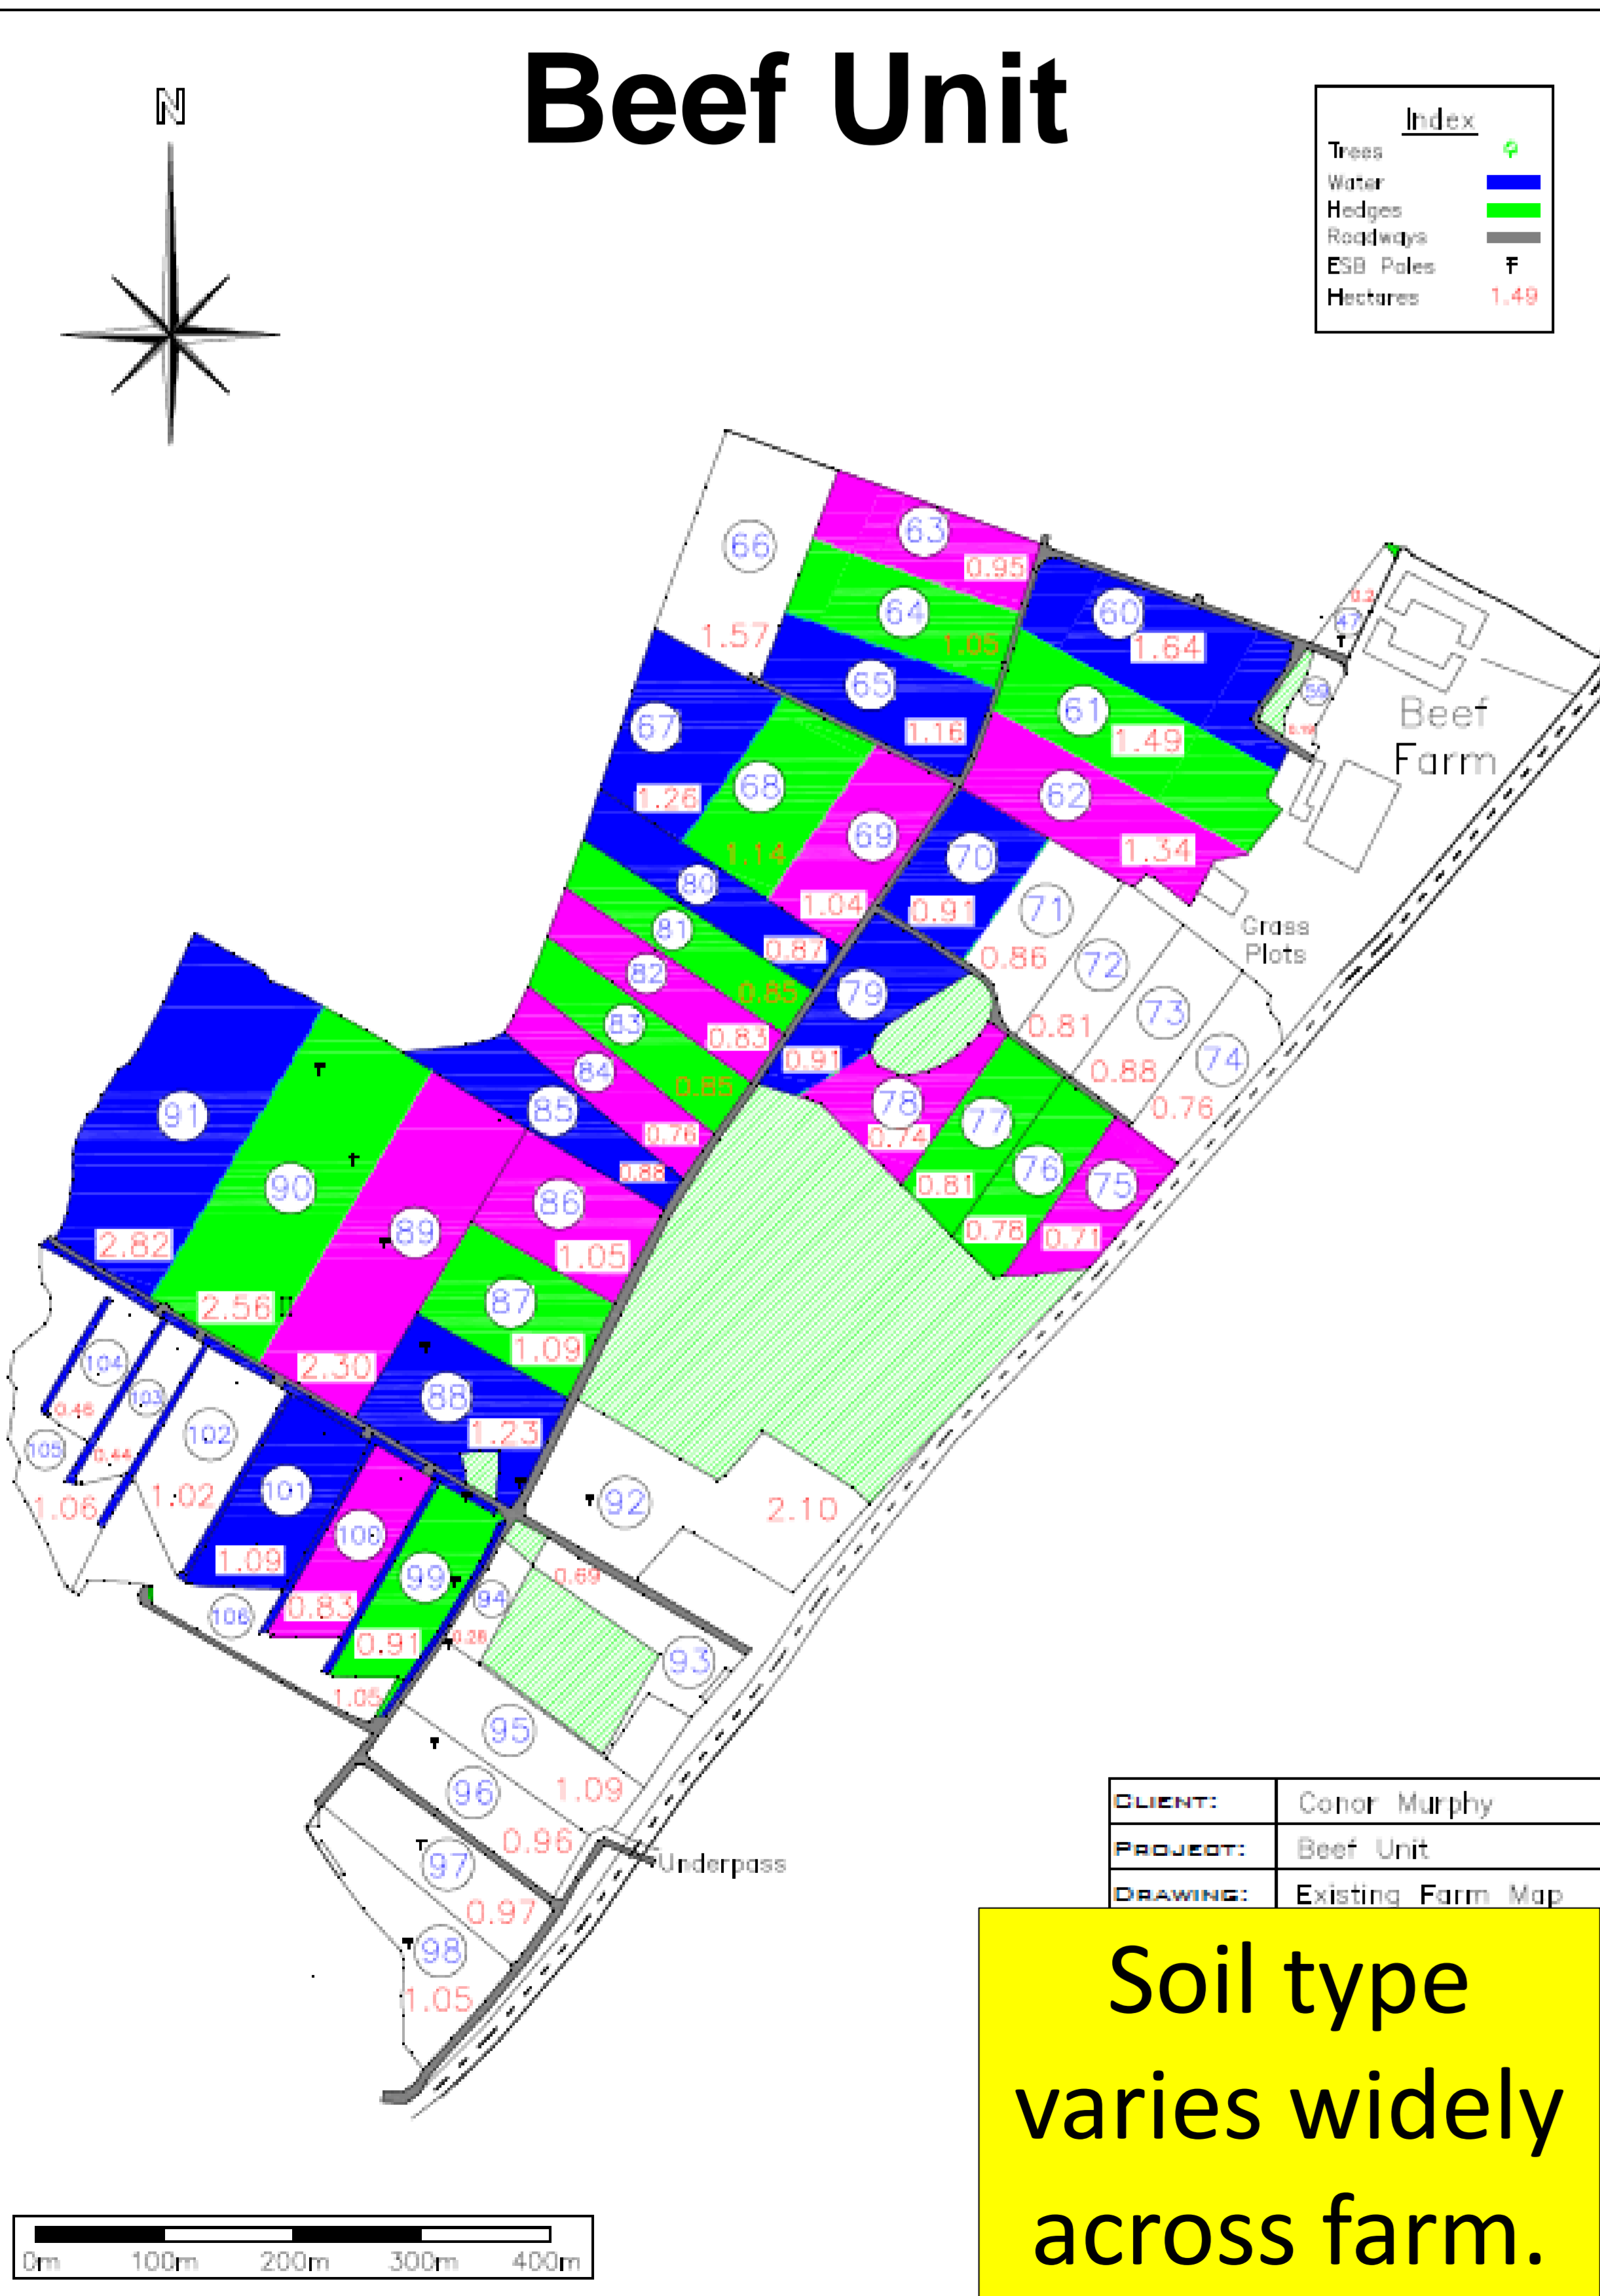

## Beef Unit

- Total farm size ~105 ha
- Farm divided into 3 SR 'farmlets'
- ❖ **Pink = high**
- ❖ **Green = medium**
- ❖ **Blue = low**

There are two experiments running concurrently;

1. **The Teagasc/ABP dairy beef programme (2015-2020)**
2. **Herbage Allowance Trial (2015-2019)**

## Livestock Count

Trial Yearlings	216
Trial 2+ yr Bullocks	65
Commercial Cattle	88

## Kildavin Farm