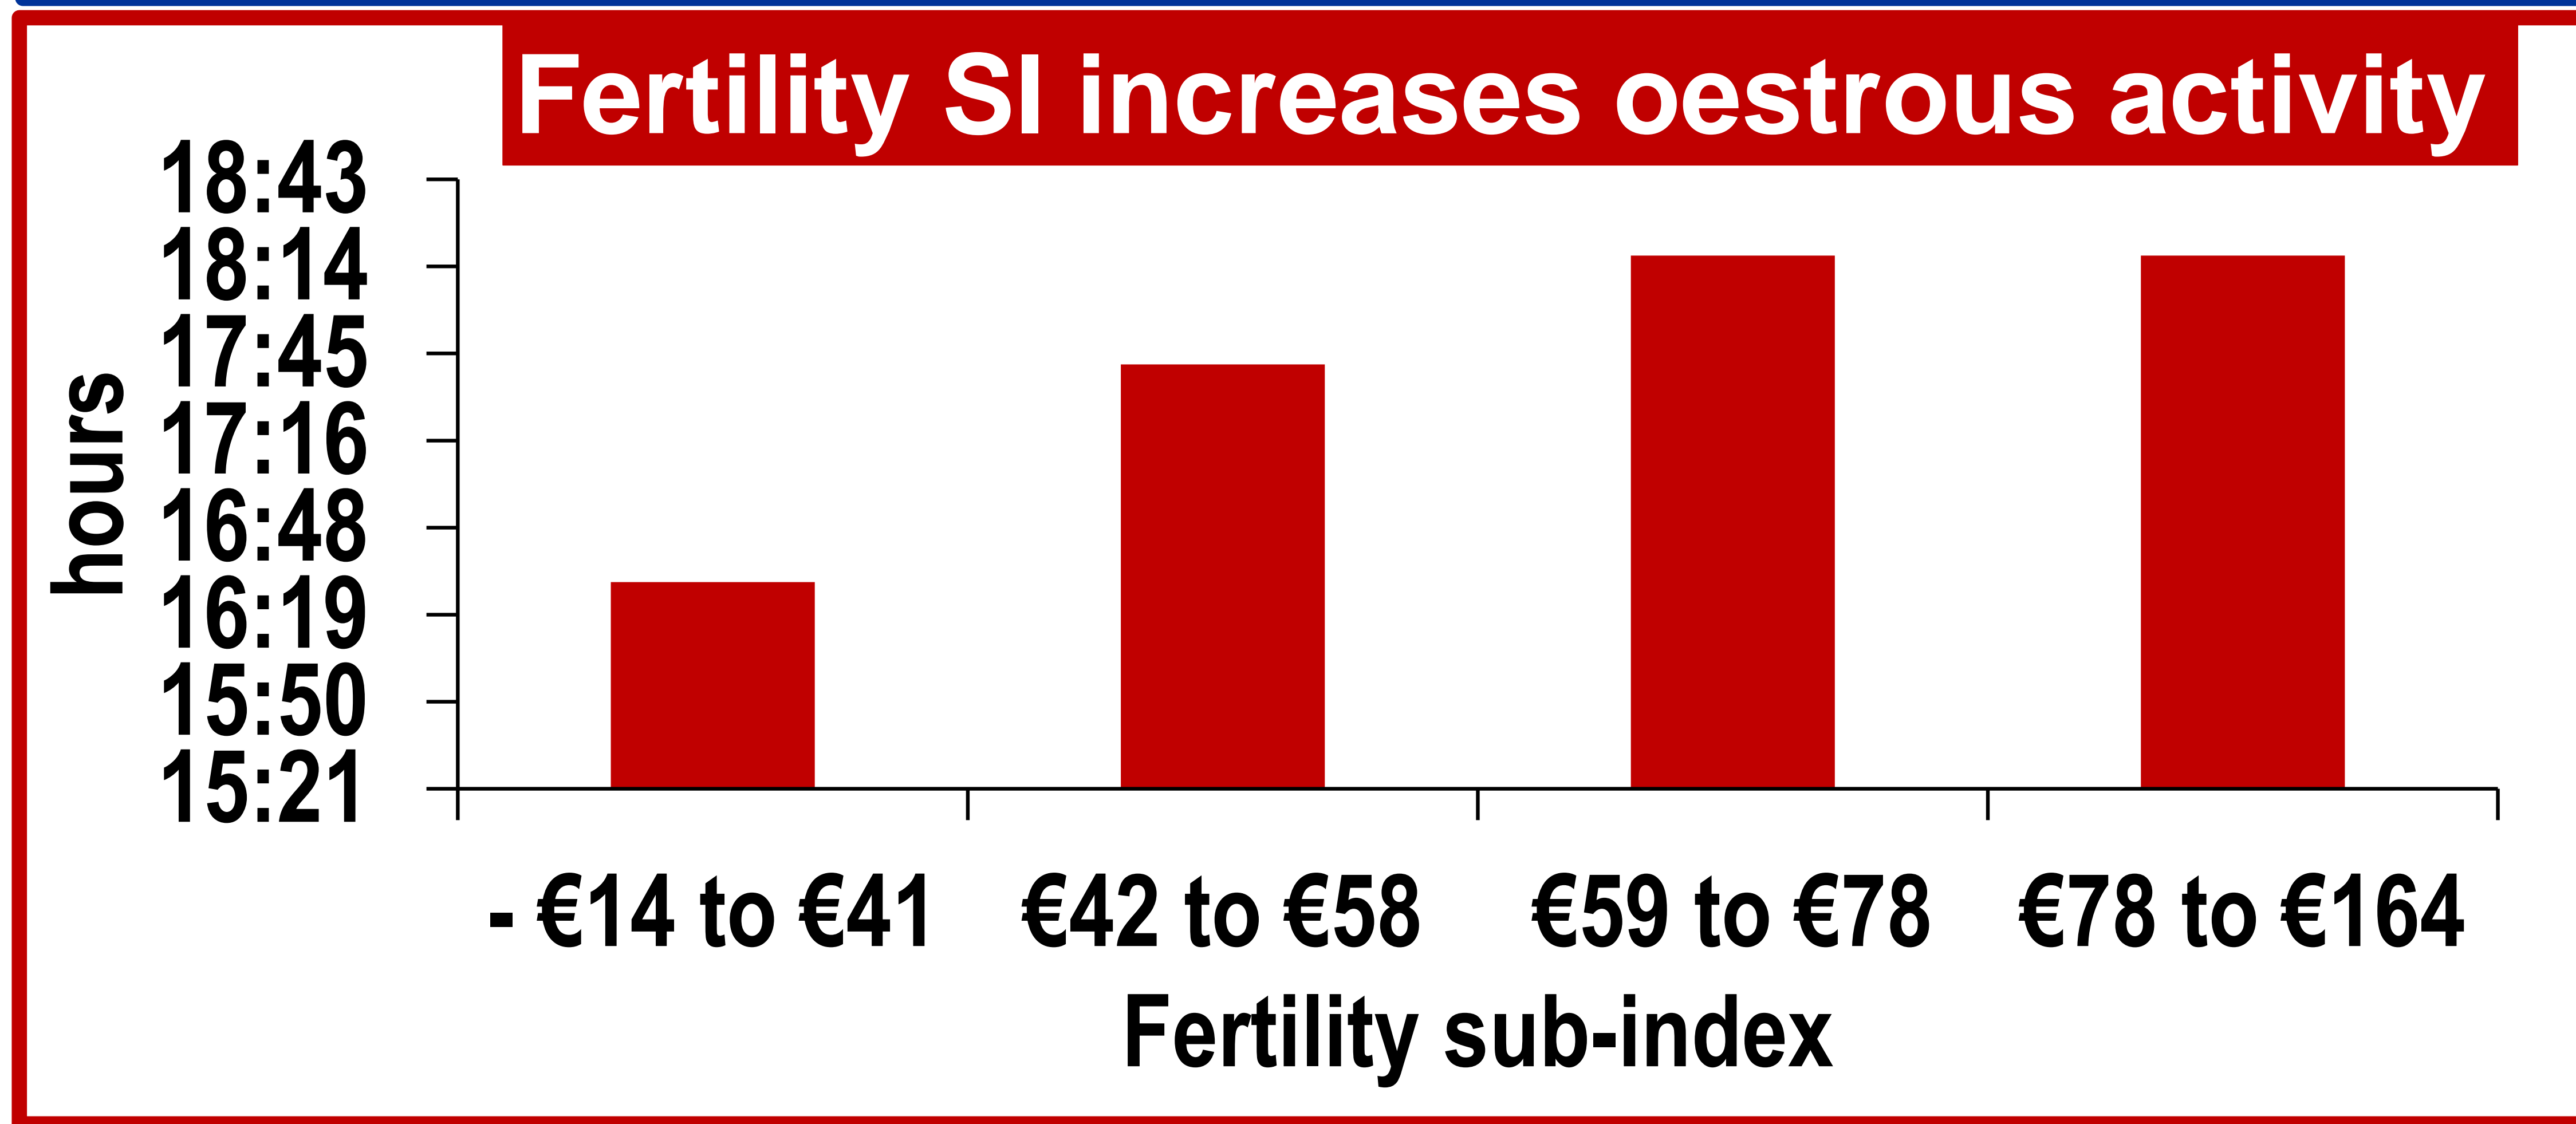

Flashmate recorded oestrous behaviour

- Oestrus duration average 08:15 (range 0 – 22:56)
- 16.7 contacts/oestrus → 3.8 contacts/hour
- ~50% cows mounting ≤8h

Take Home Messages

- 3 to 4 periods of observation daily
- ~50% cows mounting ≤8h
- EBI ↑ oestrous activity, ↑ pregnancy rates