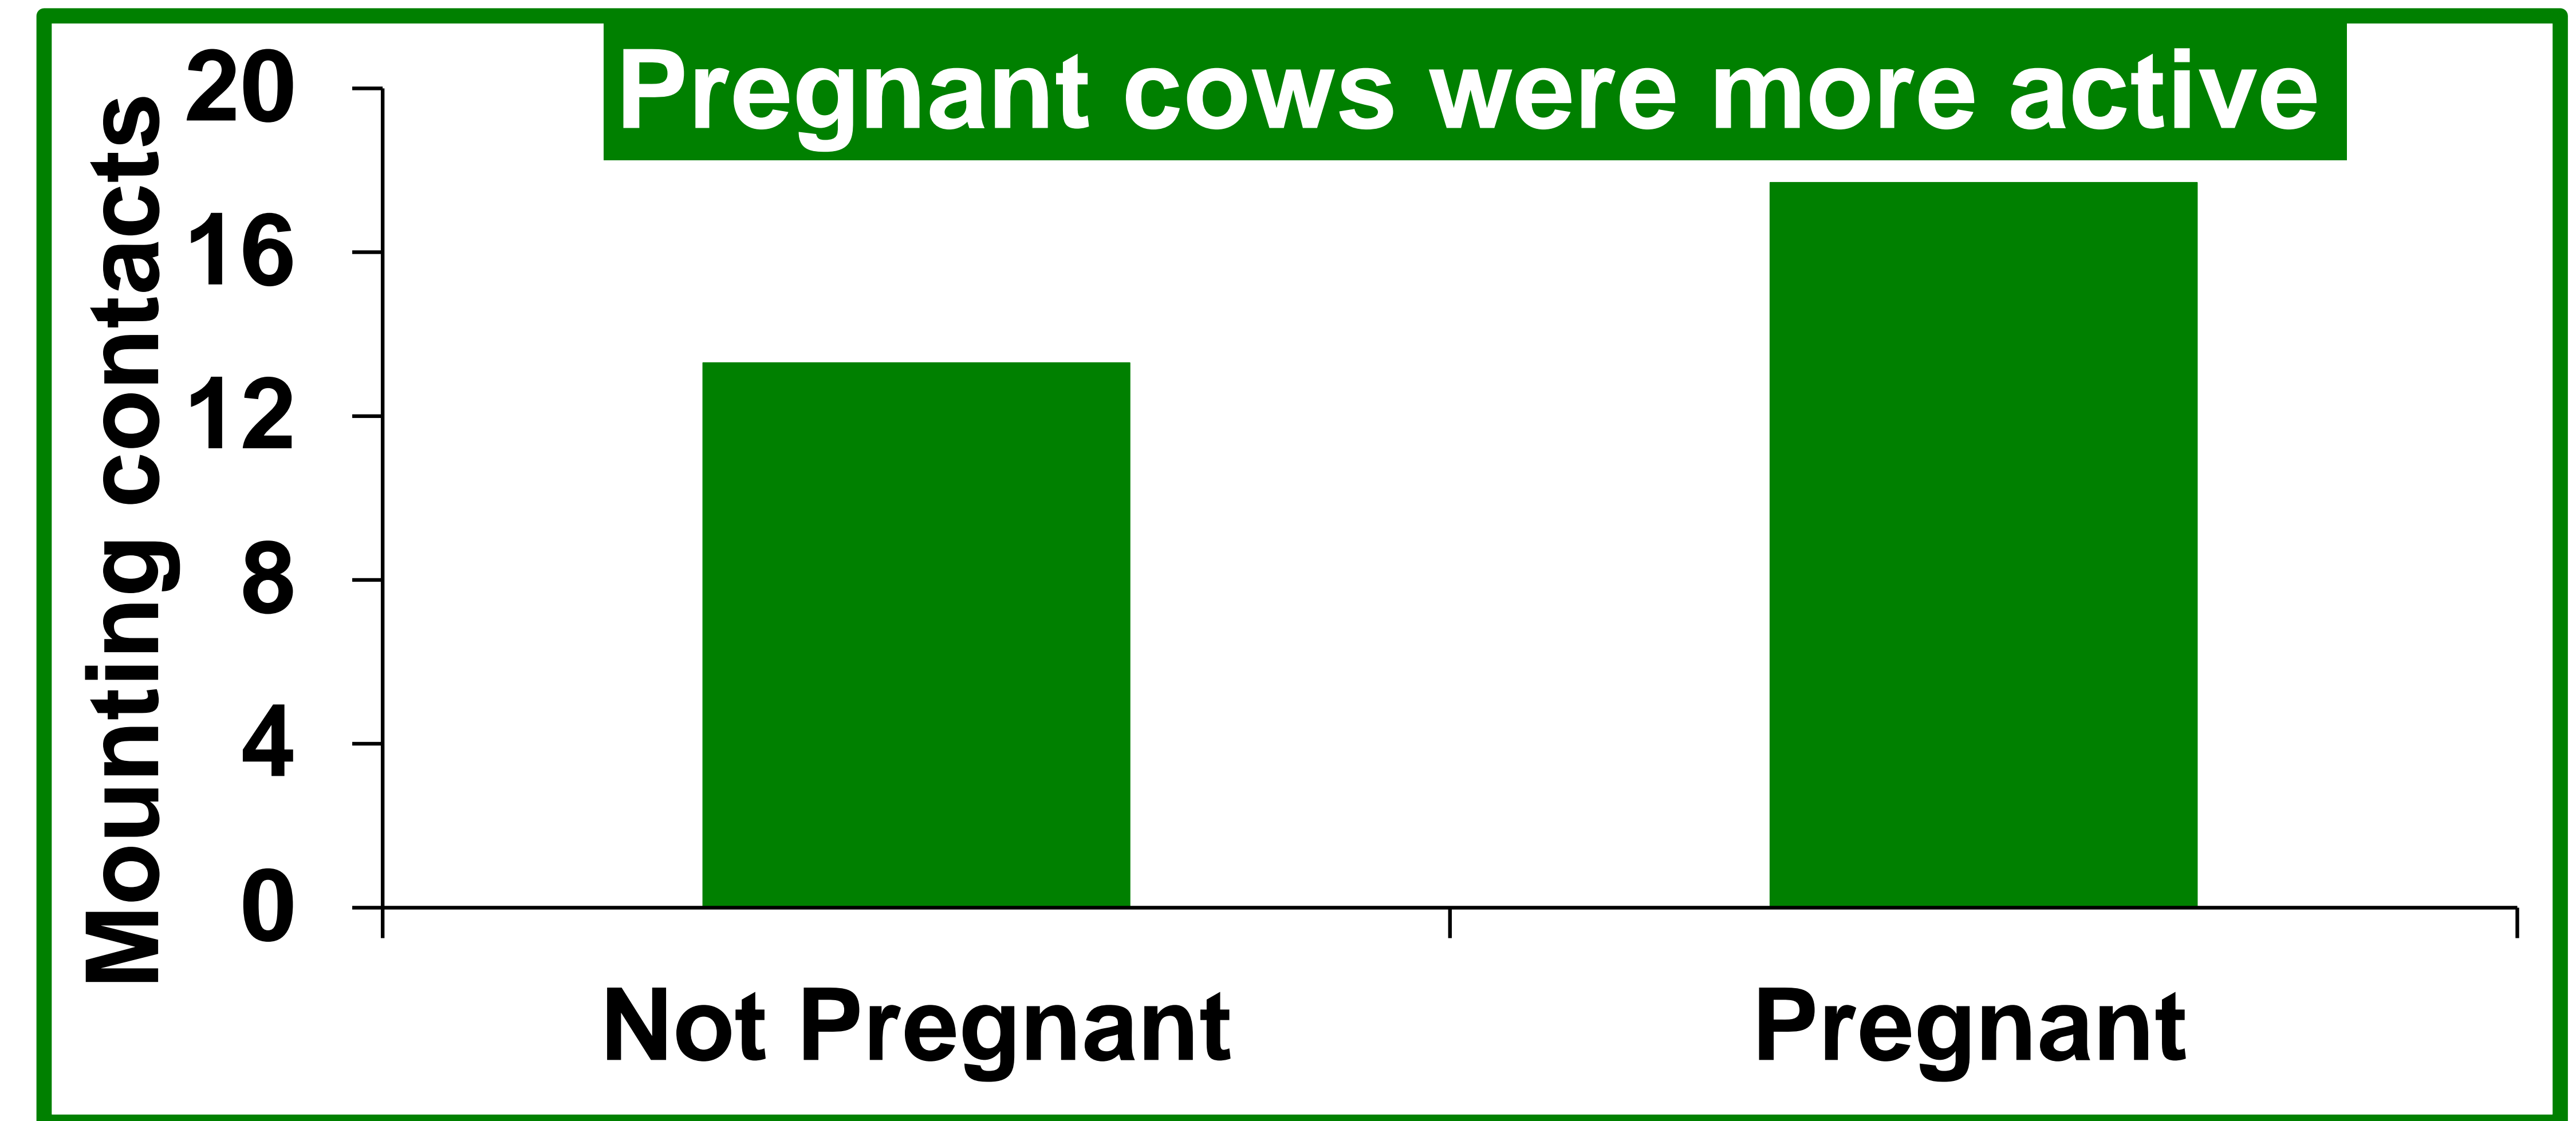

Flashmate recorded oestrous behaviour

- Oestrus duration average 08:15 (range 0 – 22:56)
- 16.7 contacts/oestrus → 3.8 contacts/hour
- ~50% cows mounting ≤8h

Take Home Messages

- 3 to 4 periods of observation daily
- ~50% cows mounting ≤8h
- EBI ↑ oestrous activity, ↑ pregnancy rates