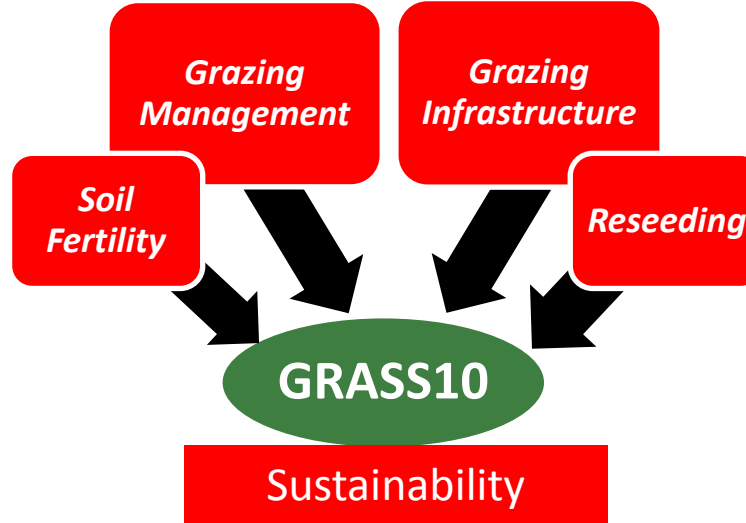

Grass10

**To increase the amount grass eaten to 10 t DM/ha
& achieve 10 grazings per paddock per year**

Where is dairy grazing??

- 8 ton grass DM eaten/ha (NFS)
- 7 grazings per paddock/yr (PBI)

An Roinn Talmhaíochta,
Bia agus Mara
Department of Agriculture,
Food and the Marine