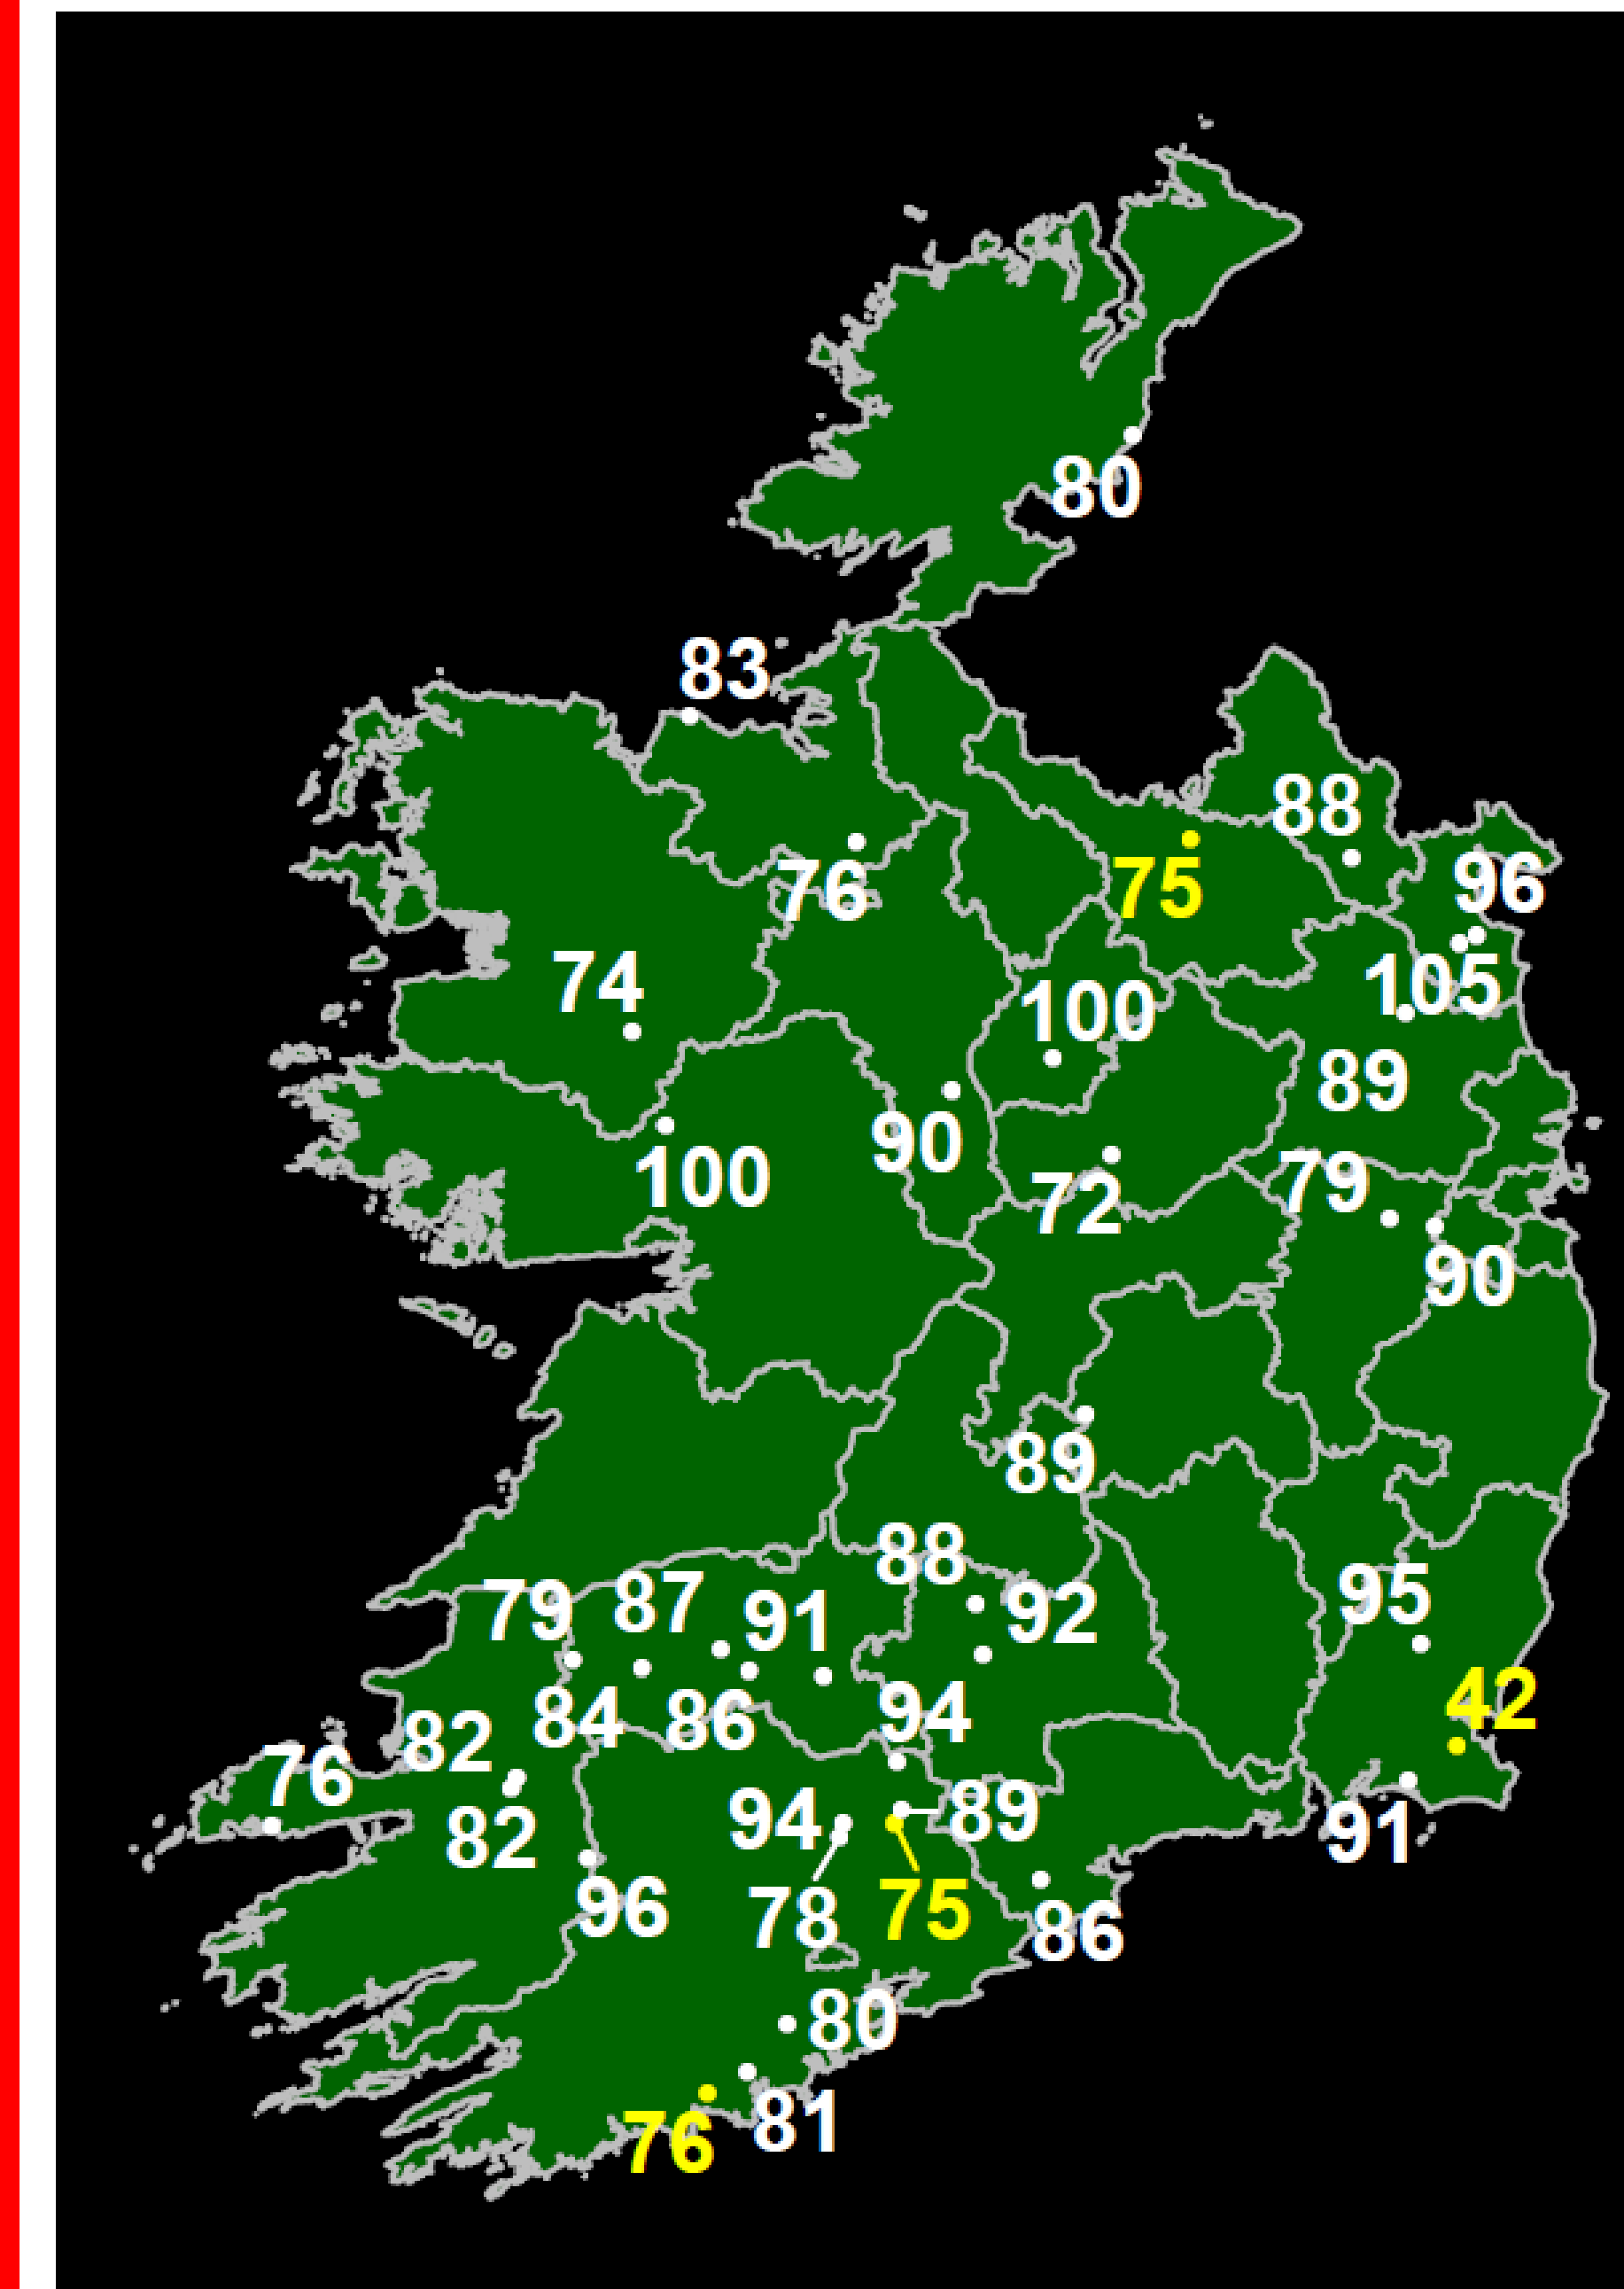

MoSt Model overview

Pilot program

Prediction:
01/07/2019-07/07/2019

- Data requirement

- ✓ Weather

- ✓ Management

- Pilot program running on 40 farms in 2019
- Coming soon in PastureBase Ireland