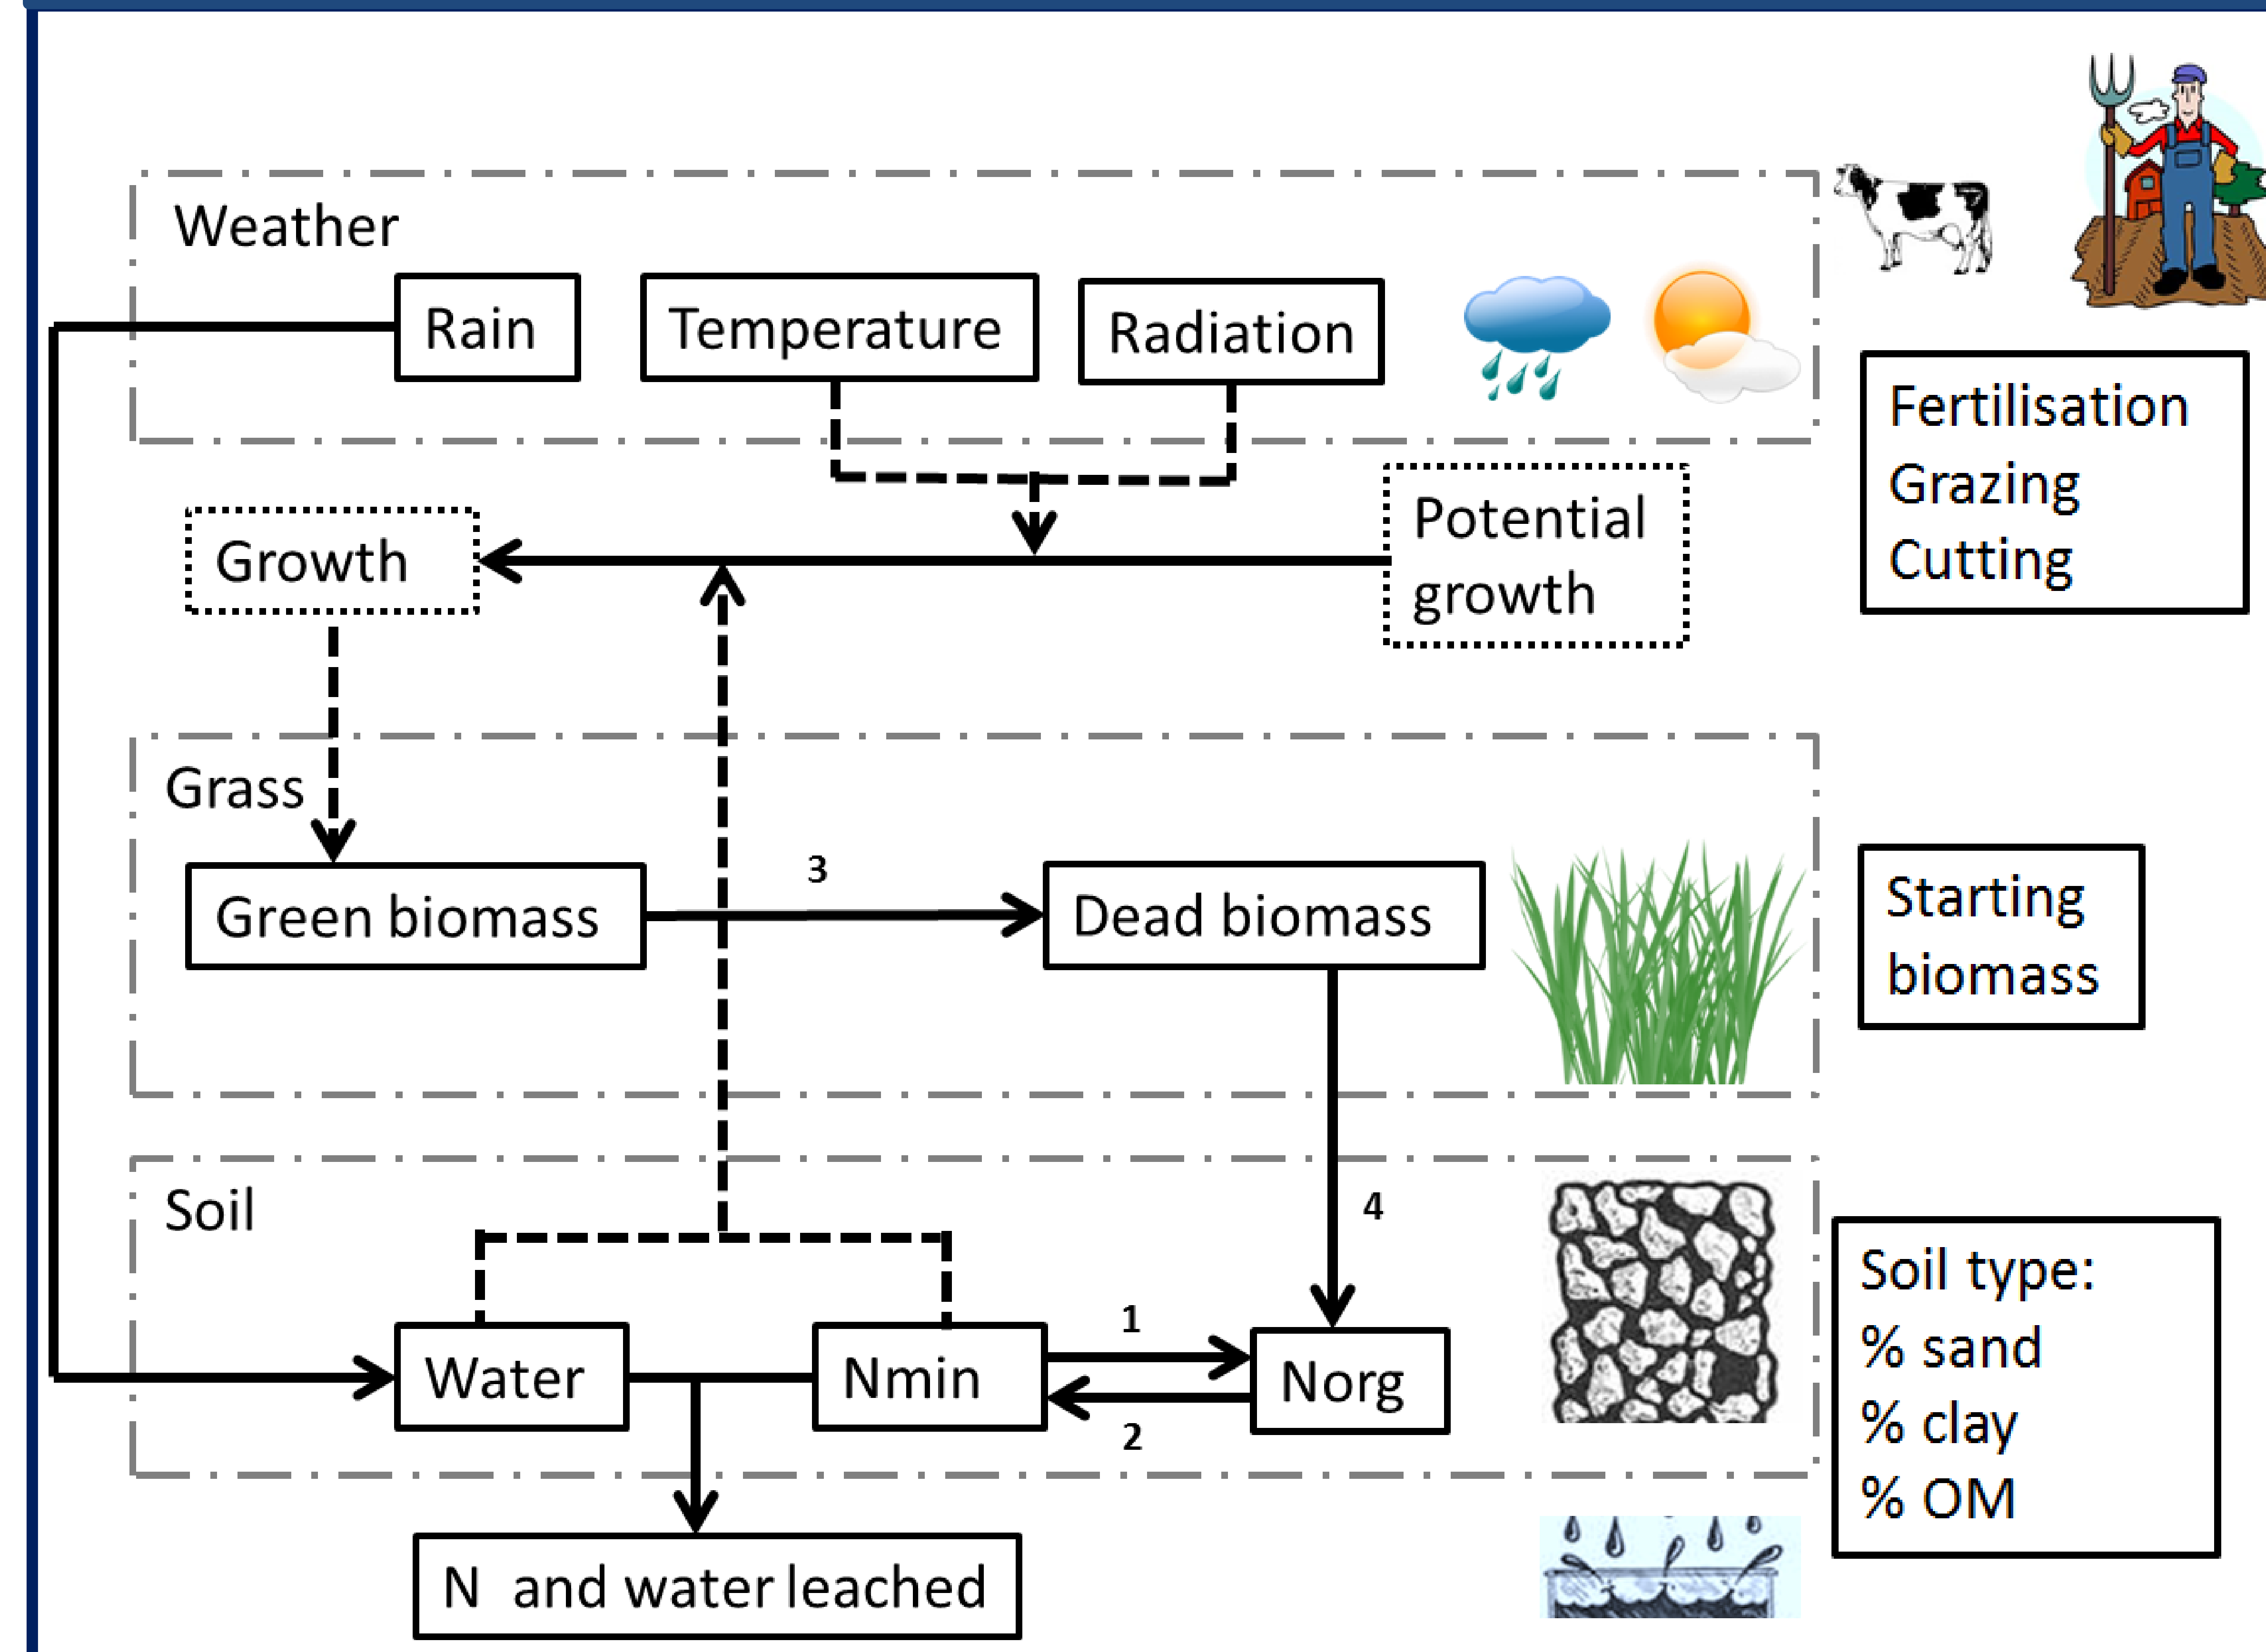

MoSt Model overview

Pilot program

Prediction:
01/07/2019-07/07/2019

- Data requirement

- ✓ Weather

- ✓ Management

- Pilot program running on 40 farms in 2019
- Coming soon in PastureBase Ireland