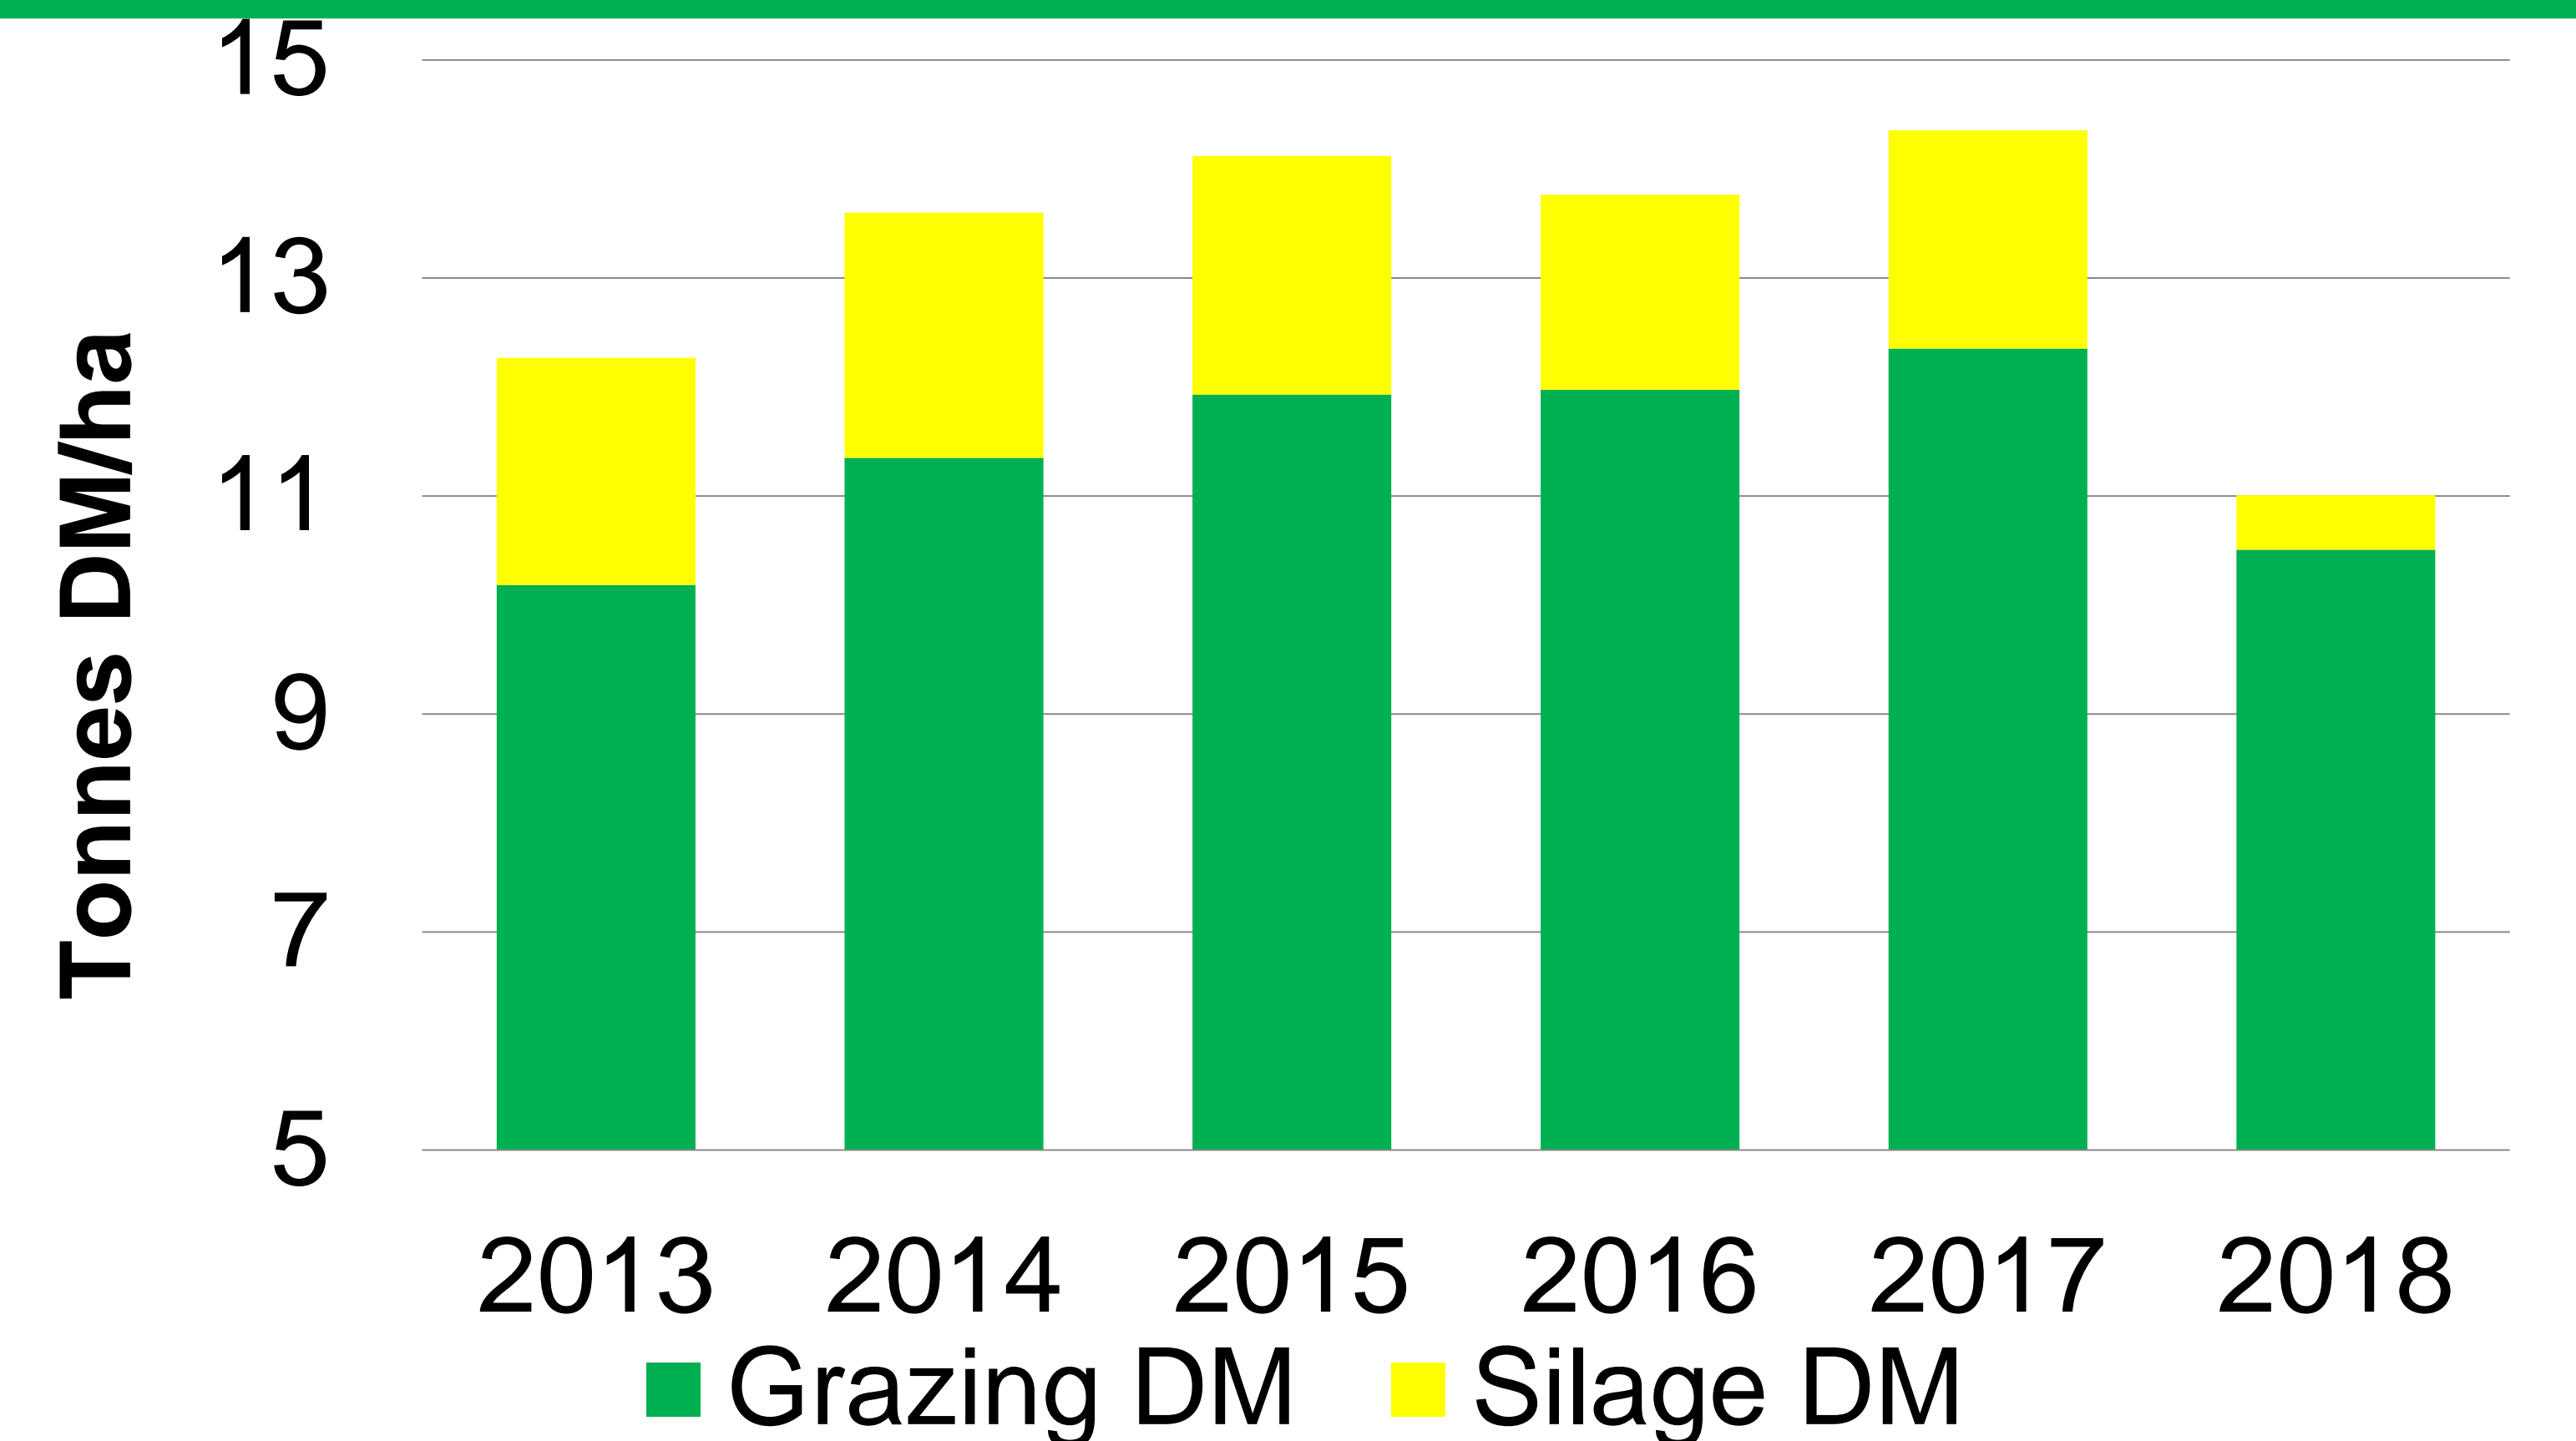

## Number of farms that recorded a cover on PBI to 1<sup>st</sup> June

## Get your milk details sent to PBI daily

PBI is now linked to 8 milk processors

- |           |            |
|-----------|------------|
| Arrabawn  | Glanbia    |
| Aurivo    | Kerry      |
| Dairygold | Lakeland   |
| Drinagh   | North Cork |

## Number of farms that recorded covers on PBI to 1<sup>st</sup> June

## Grass DM Production