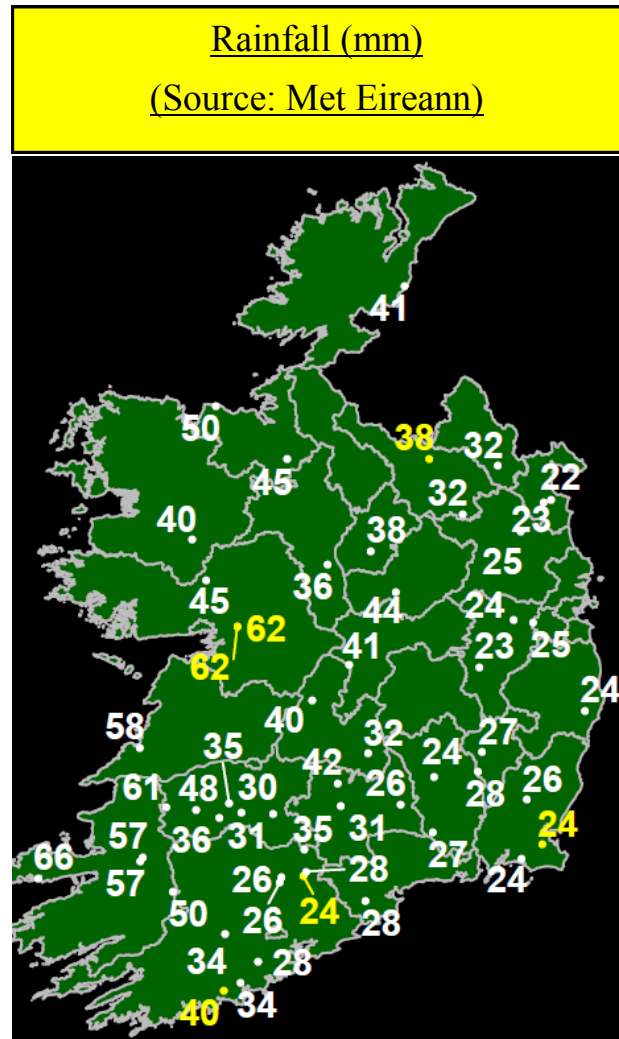

10th March 2020

Predicted Rainfall & Soil Temperatures for the Next 7 Days: