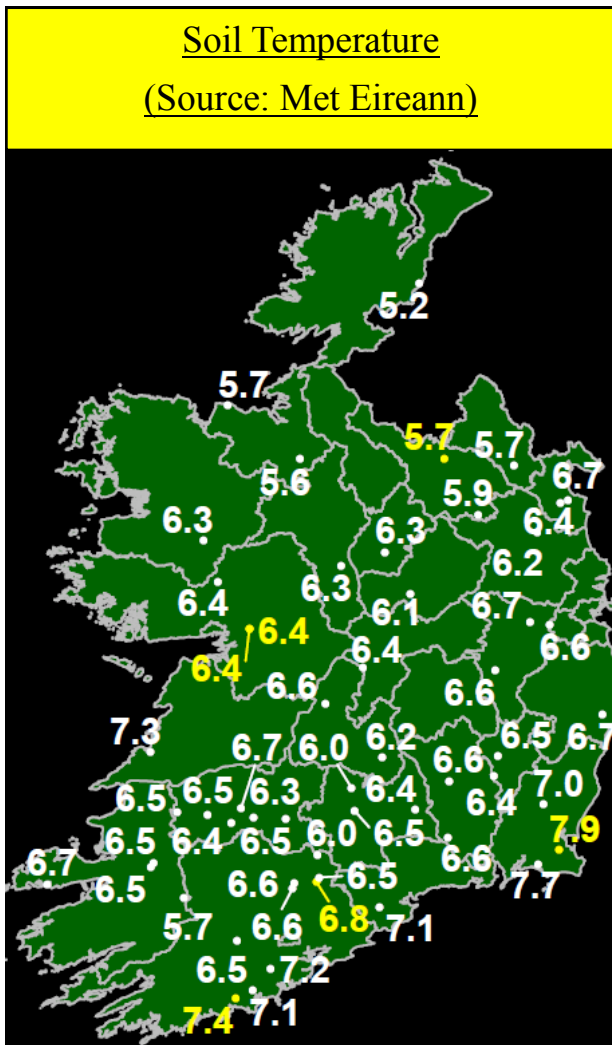

10th March 2020

Predicted Rainfall & Soil Temperatures for the Next 7 Days: